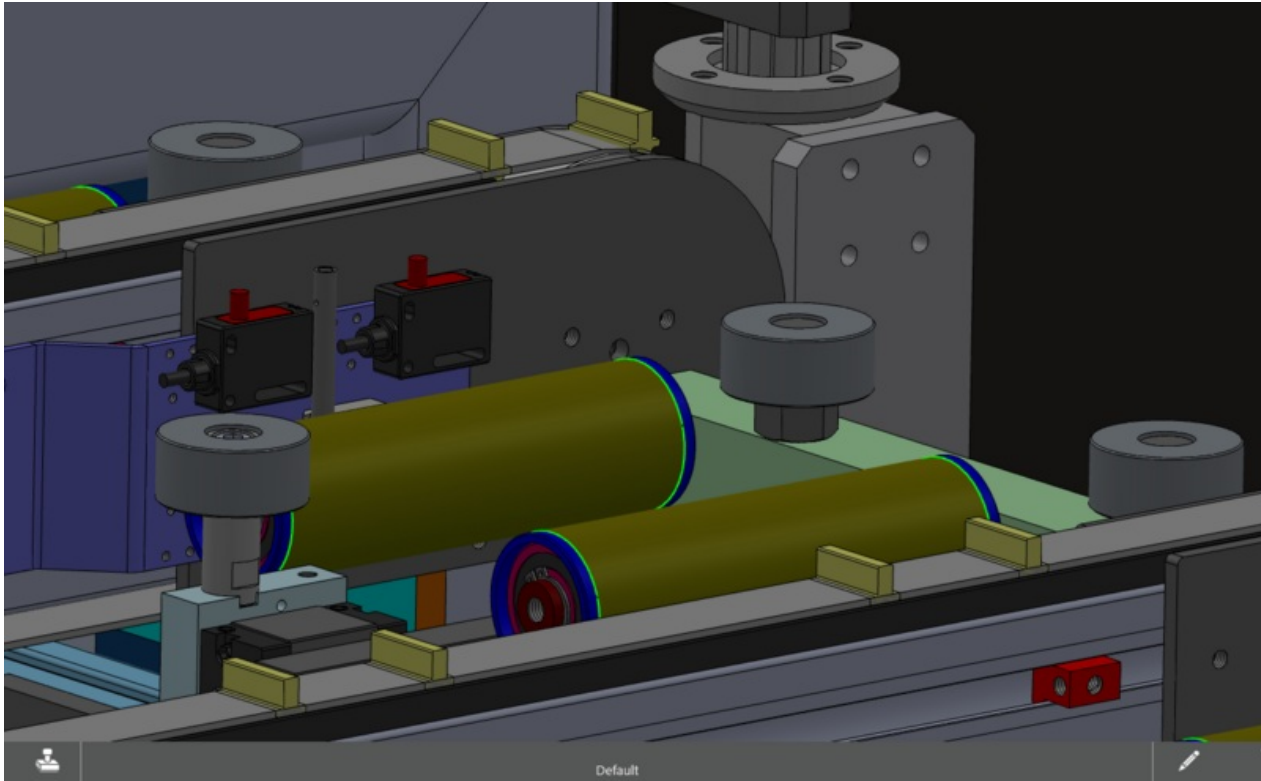

# Fichier:J0001000H Autoflow Mk4 Mechanical installation-Alignment Screenshot 2023-08-24 221400.png



## File history

Click on a date/time to view the file as it appeared at that time.

	Date/Time	Thumbnail	Dimensions	User	Comment
current	23:14, 24 August 2023		1,253 × 773 (194 KB)	Gareth Green (talk   contribs)	J0001000H_Autoflow_Mk4_Mechanical_installation-Alignment_Screenshot_2023-08-24_221400