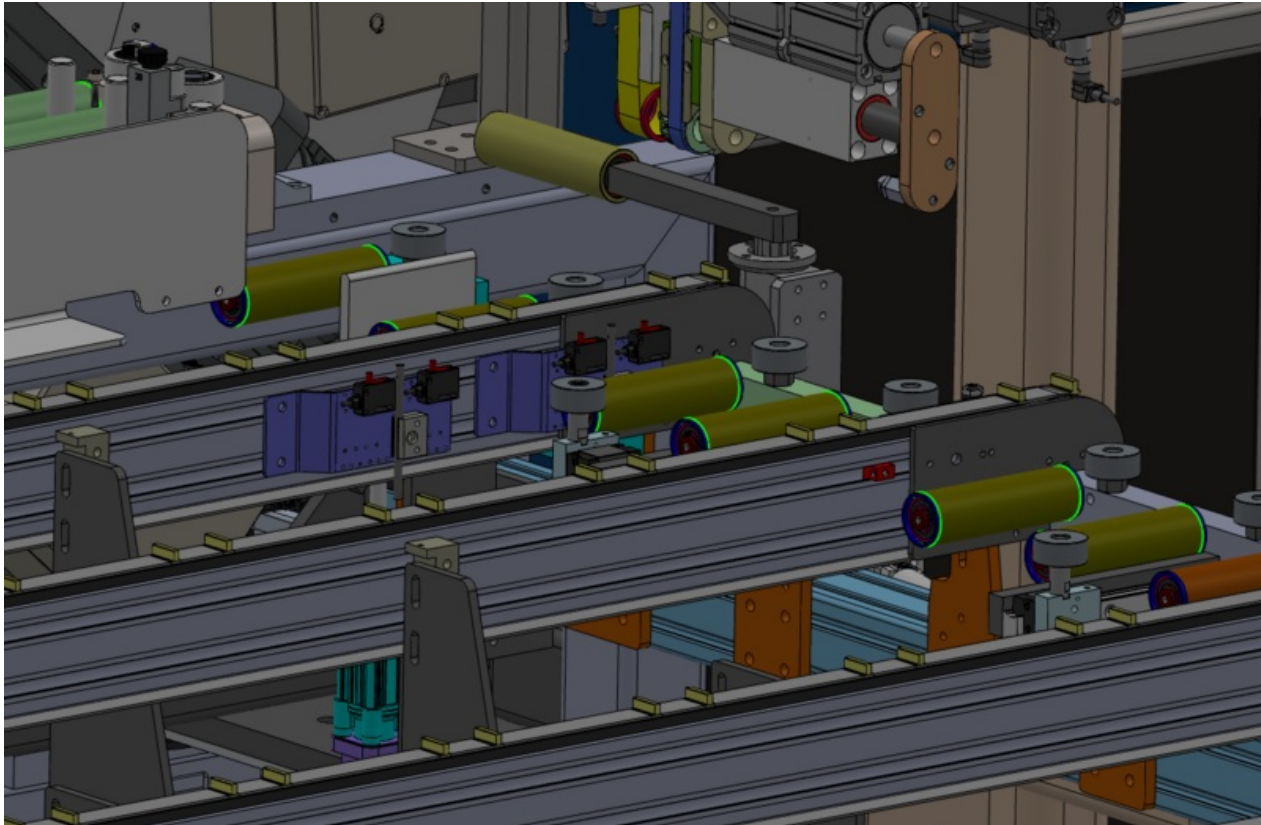

Fichier:J0001000H Autoflow Mk4 Mechanical installation-Alignment Screenshot 2023-08-24 221218.png



J0001000H_Autoflow_Mk4_Mechanical_installation-Alignment_Screenshot_2023-08-24_221218

File history

Click on a date/time to view the file as it appeared at that time.

	Date/Time	Thumbnail	Dimensions	User	Comment
current	23:12, 24 August 2023		1,151 × 752 (296 KB)	Gareth Green (talk contribs)	J0001000H_Autoflow_Mk4_Mechanical_installation-Alignment_Screenshot_2023-08-24_221218

Horizontal resolution	37.79 dpc
Vertical resolution	37.79 dpc