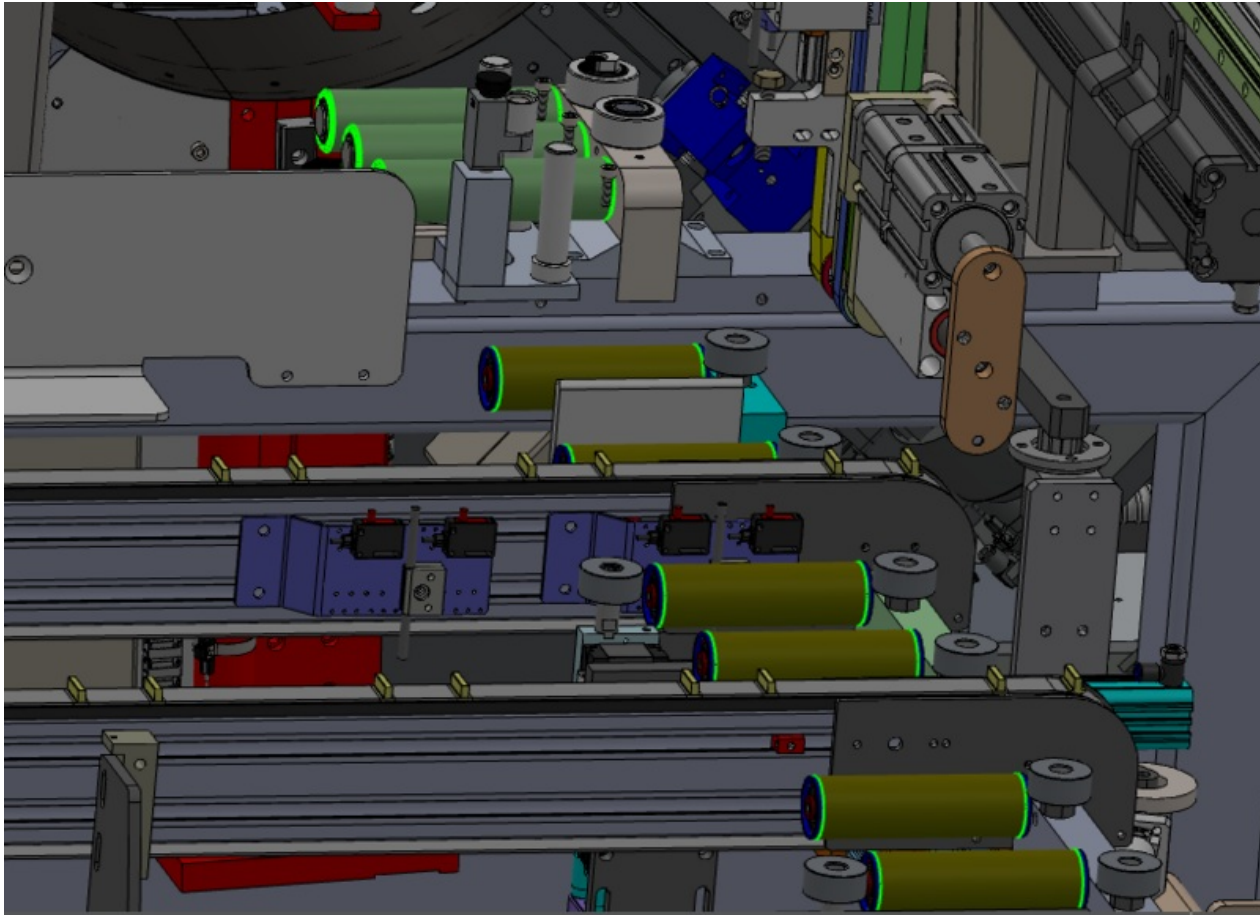

Fichier:J0001000H Autoflow Mk4 Mechanical installation-Alignment Screenshot 2023-08-24 215859.png



J0001000H_Autoflow_Mk4_Mechanical_installation-Alignment_Screenshot_2023-08-24_215859

File history

Click on a date/time to view the file as it appeared at that time.

	Date/Time	Thumbnail	Dimensions	User	Comment
current	22:59, 24 August 2023		824 × 598 (182 KB)	Gareth Green (talk contribs)	J0001000H_Autoflow_Mk4_Mechanical_installation-Alignment_Screenshot_2023-08-24_215859

Horizontal resolution	37.79 dpc
Vertical resolution	37.79 dpc