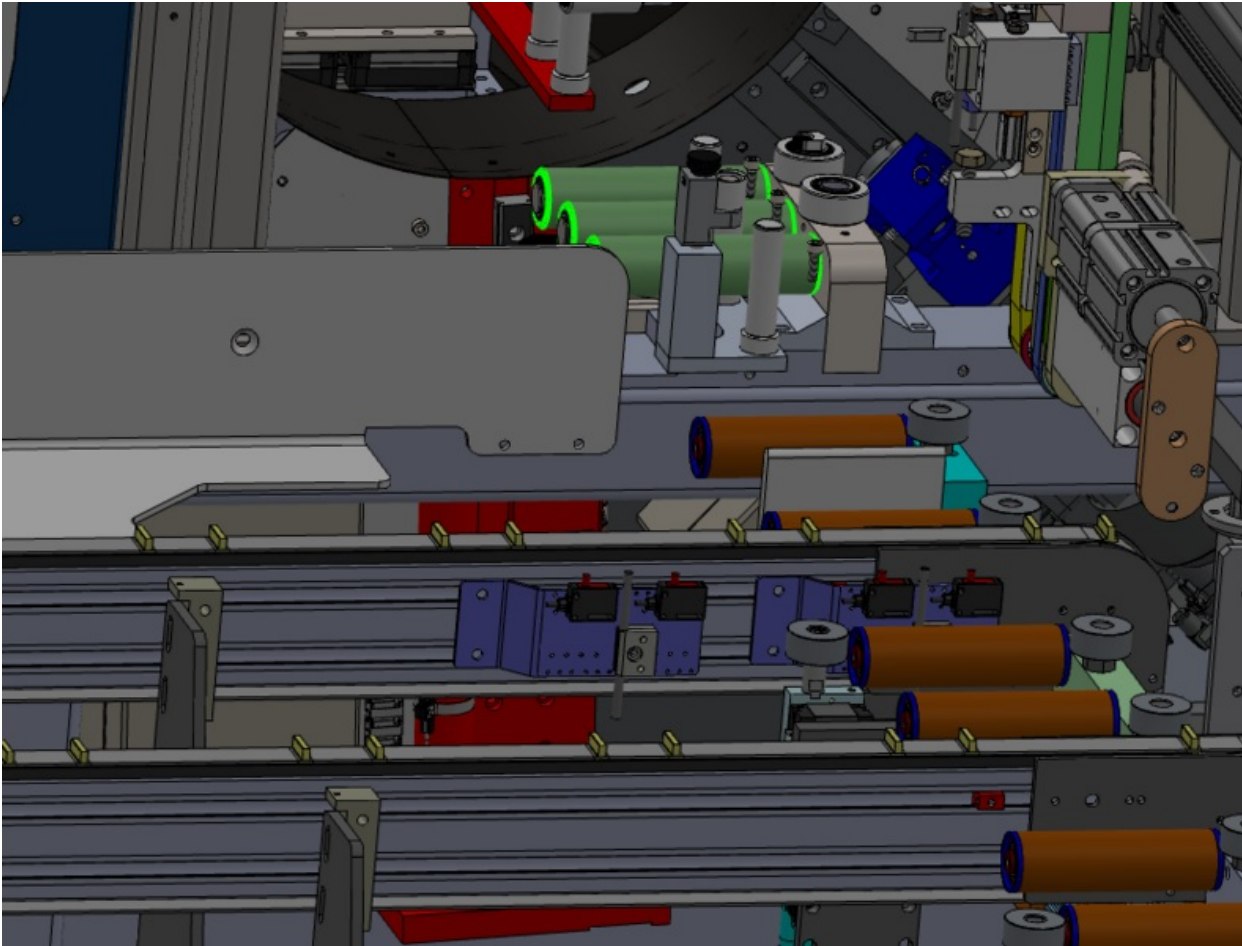

Fichier:J0001000H Autoflow Mk4 Mechanical installation-Alignment Screenshot 2023-08-24 215522.png



J0001000H_Autoflow_Mk4_Mechanical_installation-Alignment_Screenshot_2023-08-24_215522

File history

Click on a date/time to view the file as it appeared at that time.

| | Date/Time | Thumbnail | Dimensions | User | Comment |
|---------|-----------------------|---|-----------------------|-----------------------------------|---|
| current | 21:55, 24 August 2023 |  | 842 × 639 (176 KB) | Gareth Green (talk contribs) | J0001000H_Autoflow_Mk4_Mechanical_installation-Alignment_Screenshot_2023-08-24_215522 |