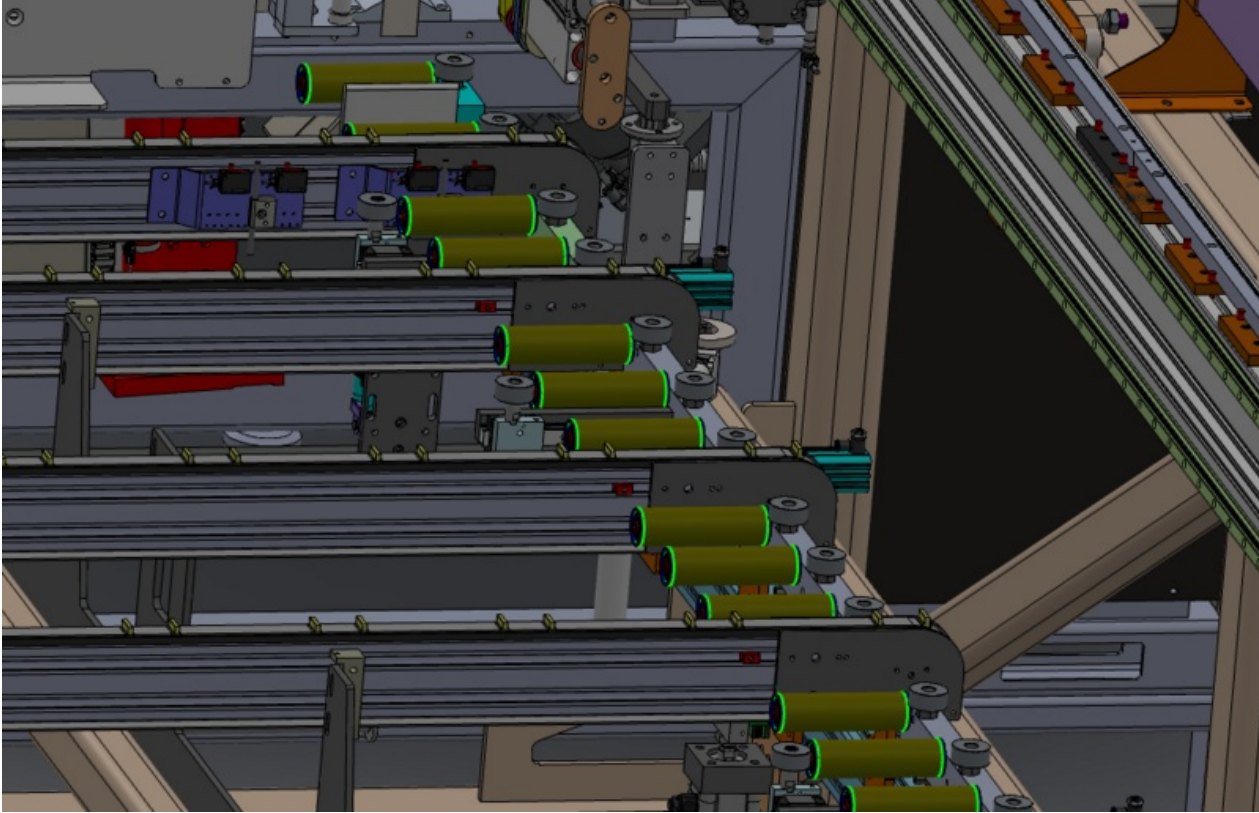

# Fichier:J0001000H Autoflow Mk4 Mechanical installation-Alignment Screenshot 2023-08-24 215507.png



## File history

Click on a date/time to view the file as it appeared at that time.

	Date/Time	Thumbnail	Dimensions	User	Comment
current	22:55, 24 August 2023		928 × 599 (232 KB)	Gareth Green (talk   contribs)	J0001000H_Autoflow_Mk4_Mechanical_installation-Alignment_Screenshot_2023-08-24_215507