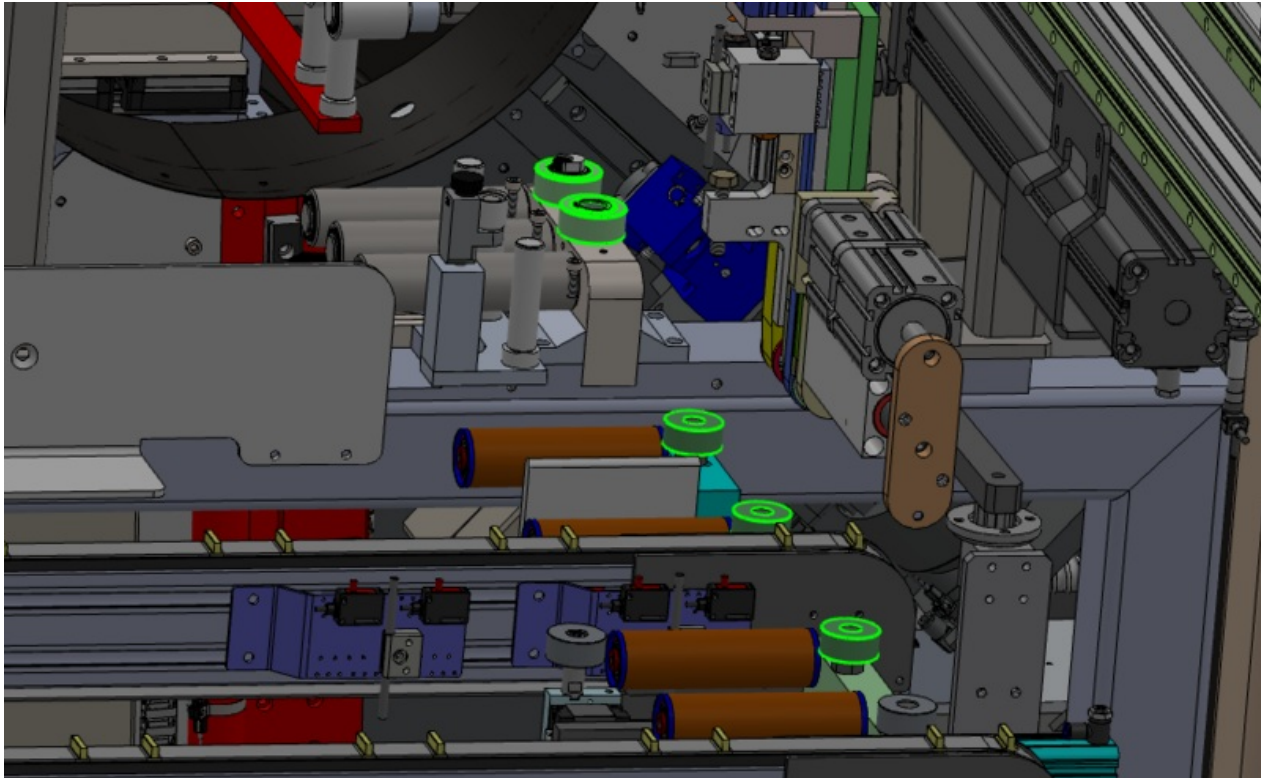

Fichier:J0001000H Autoflow Mk4 Mechanical installation-Alignment Screenshot 2023-08-24 215059.png



J0001000H_Autoflow_Mk4_Mechanical_installation-Alignment_Screenshot_2023-08-24_215059

File history

Click on a date/time to view the file as it appeared at that time.

	Date/Time	Thumbnail	Dimensions	User	Comment
current	21:51, 24 August 2023		885 × 545 (210 KB)	Gareth Green (talk contribs)	J0001000H_Autoflow_Mk4_Mechanical_installation-Alignment_Screenshot_2023-08-24_215059

Horizontal resolution	37.79 dpc
Vertical resolution	37.79 dpc