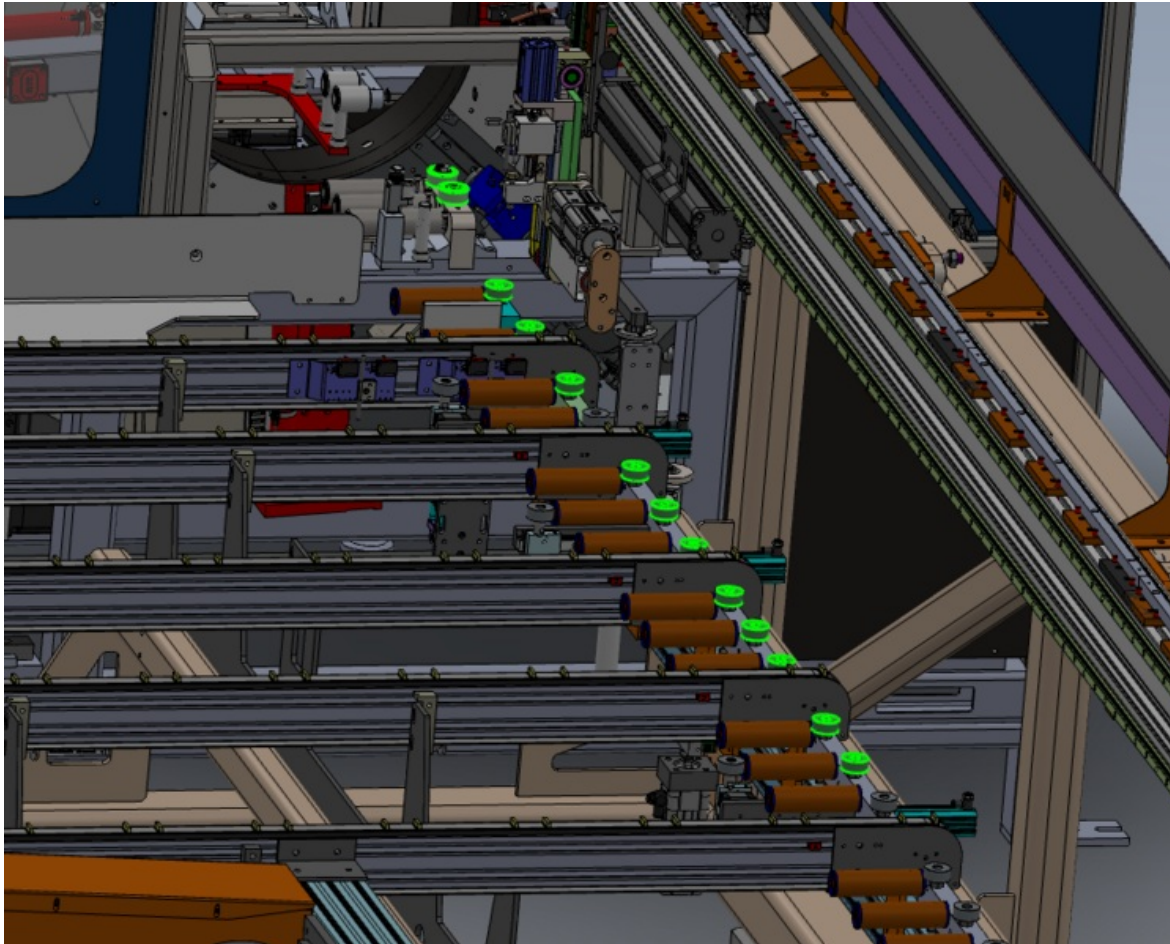

Fichier:J0001000H Autoflow Mk4 Mechanical installation-Alignment Screenshot 2023-08-24 214845.png



J0001000H_Autoflow_Mk4_Mechanical_installation-Alignment_Screenshot_2023-08-24_214845

File history

Click on a date/time to view the file as it appeared at that time.

	Date/Time	Thumbnail	Dimensions	User	Comment
current	21:48, 24 August 2023		865 × 695 (311 KB)	Gareth Green (talk contribs)	J0001000H_Autoflow_Mk4_Mechanical_installation-Alignment_Screenshot_2023-08-24_214845

You cannot overwrite this file.

File usage

The following page links to this file:

J0001000H Autoflow Mk4 Mechanical installation-Alignment

Metadata

This file contains additional information, probably added from the digital camera or scanner used to create or digitize it. If the file has been modified from its original state, some details may not fully reflect the modified file.

Horizontal resolution	37.79 dpc
-----------------------	-----------

Vertical resolution	37.79 dpc
---------------------	-----------