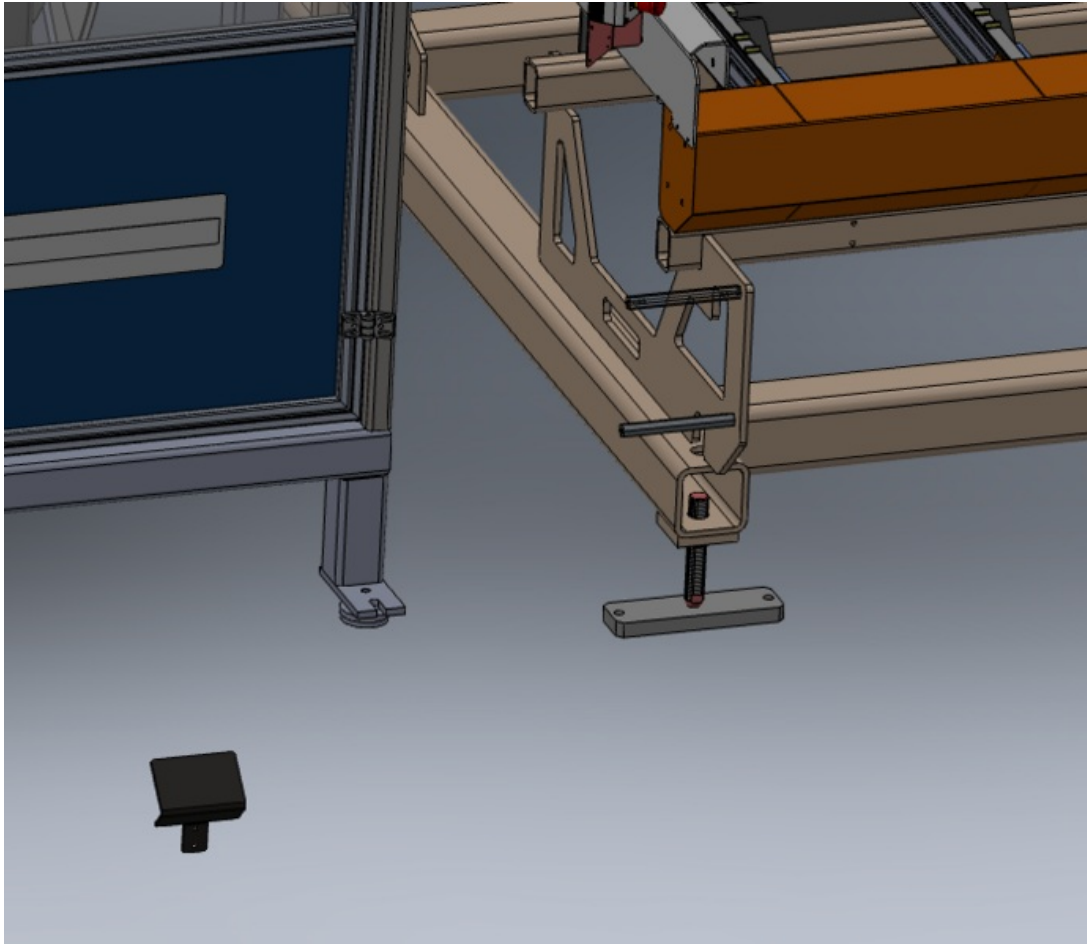

Fichier:J0001000H Autoflow Mk4 Mechanical installation-Alignment Screenshot 2023-08-24 214031.png



J0001000H_Autoflow_Mk4_Mechanical_installation-Alignment_Screenshot_2023-08-24_214031

File history

Click on a date/time to view the file as it appeared at that time.

	Date/Time	Thumbnail	Dimensions	User	Comment
current	21:42, 24 August 2023		704 × 609 (122 KB)	Gareth Green (talk contribs)	J0001000H_Autoflow_Mk4_Mechanical_installation-Alignment_Screenshot_2023-08-24_214031

Horizontal resolution	37.79 dpc
-----------------------	-----------

Vertical resolution	37.79 dpc
---------------------	-----------