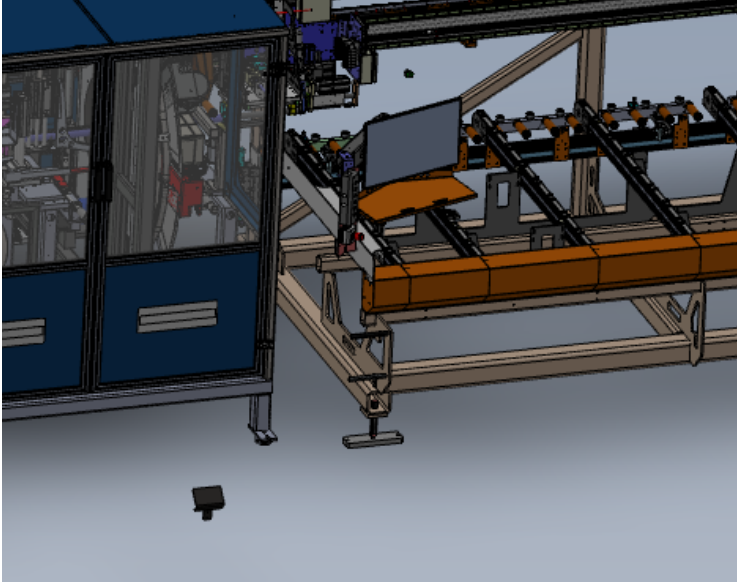

# Fichier:J0001000H Autoflow Mk4 Mechanical installation-Alignment Screenshot 2023-08-24 214025.png

No higher resolution available.


J0001000H\_Autoflow\_Mk4\_Mechanical\_installation-Alignment\_Screenshot\_2023-08-24\_214025

## File history

Click on a date/time to view the file as it appeared at that time.

	Date/Time	Thumbnail	Dimensions	User	Comment
current	21:42, 24 August 2023		469 × 370 (98 KB)	Gareth Green (talk   contribs)	J0001000H_Autoflow_Mk4_Mechanical_installation-Alignment_Screenshot_2023-08-24_214025