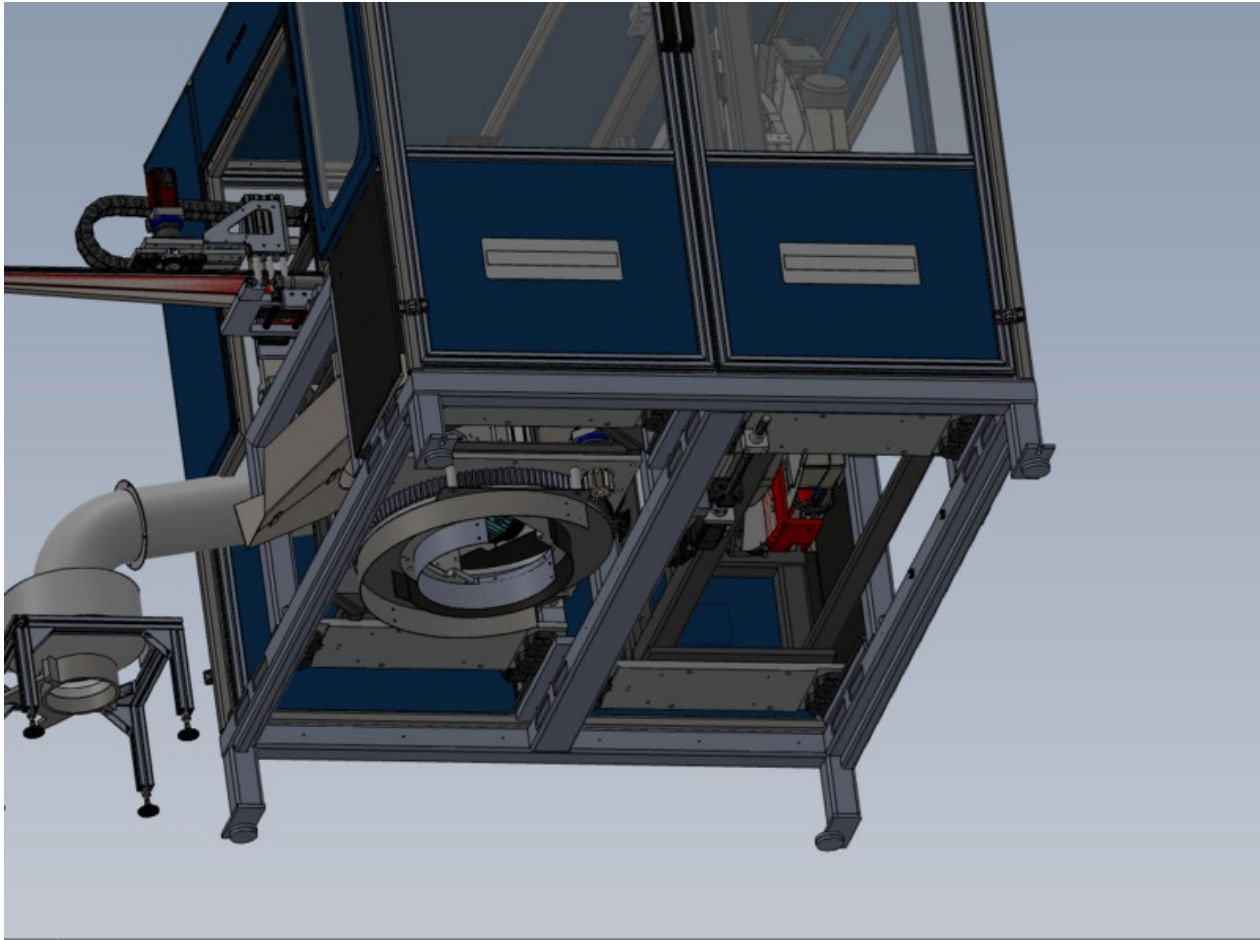

# Fichier:J0001000H Autoflow Mk4 Mechanical installation-Alignment Screenshot 2023-08-24 212624.png



## File history

Click on a date/time to view the file as it appeared at that time.

	Date/Time	Thumbnail	Dimensions	User	Comment
current	21:26, 24 August 2023		1,103 × 822 (254 KB)	Gareth Green (talk   contribs)	J0001000H_Autoflow_Mk4_Mechanical_installation-Alignment_Screenshot_2023-08-24_212624