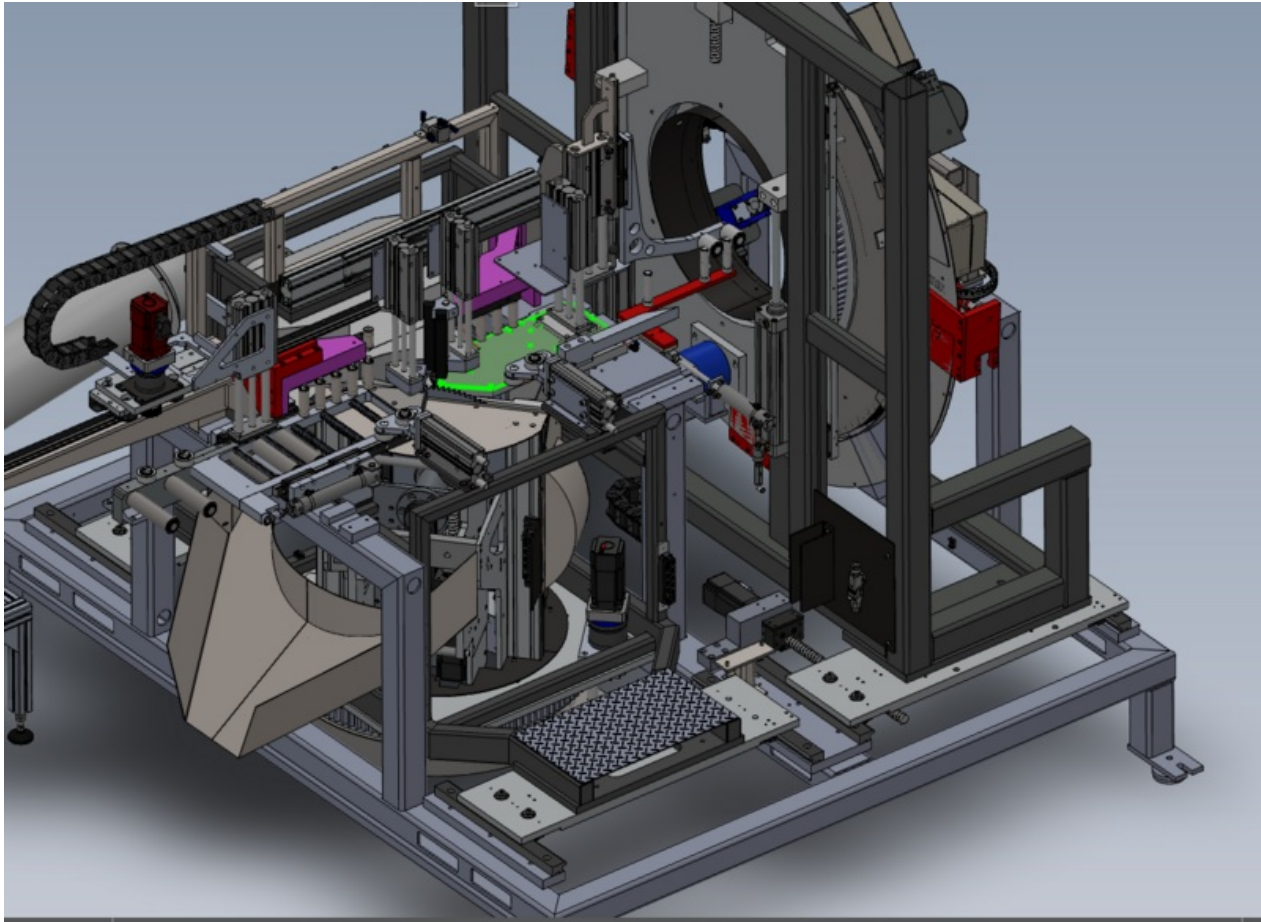

Fichier:J0001000H Autoflow Mk4 Mechanical installation-Alignment Screenshot 2023-08-24 140236.png



J0001000H_Autoflow_Mk4_Mechanical_installation-Alignment_Screenshot_2023-08-24_140236

File history

Click on a date/time to view the file as it appeared at that time.

	Date/Time	Thumbnail	Dimensions	User	Comment
current	22:22, 24 August 2023		1,189 × 869 (465 KB)	Gareth Green (talk contribs)	J0001000H_Autoflow_Mk4_Mechanical_installation-Alignment_Screenshot_2023-08-24_140236

Horizontal resolution	37.79 dpc
Vertical resolution	37.79 dpc