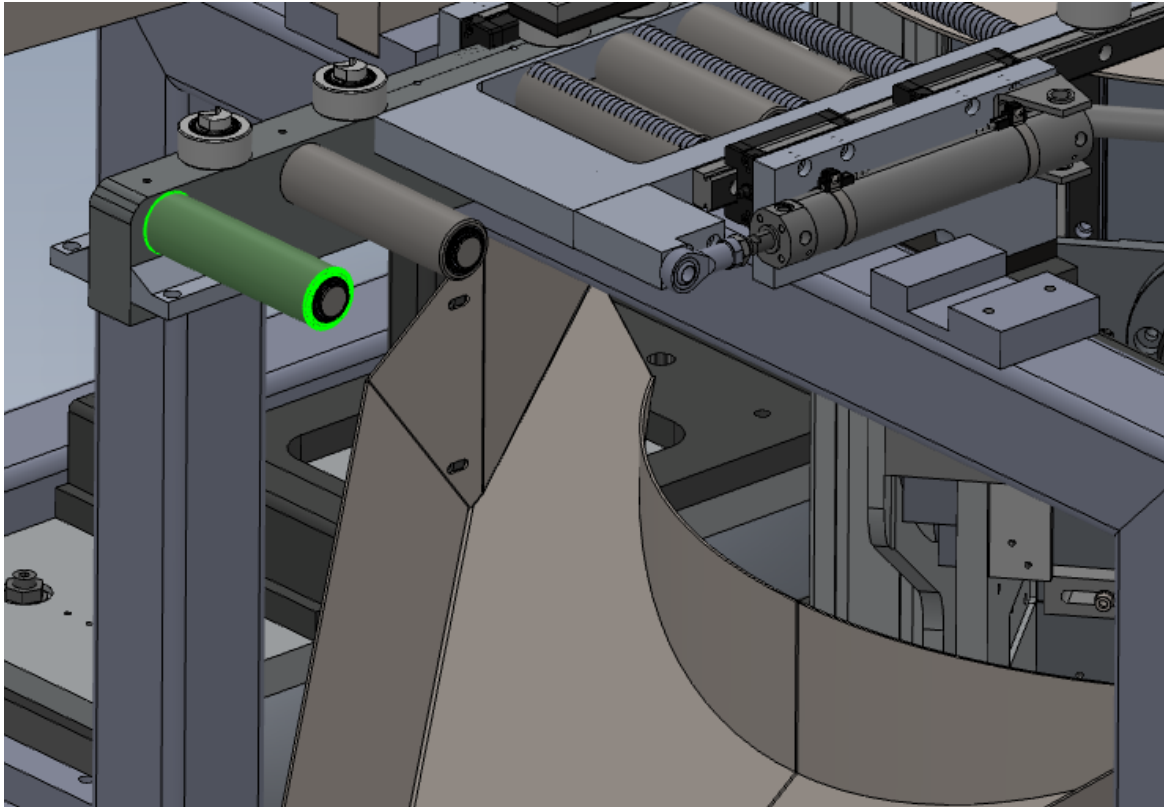

Fichier:J0001000H Autoflow Mk4 Mechanical installation-Alignment Screenshot 2023-08-24 135823.png

No higher resolution available.


Horizontal resolution	37.79 dpc
Vertical resolution	37.79 dpc