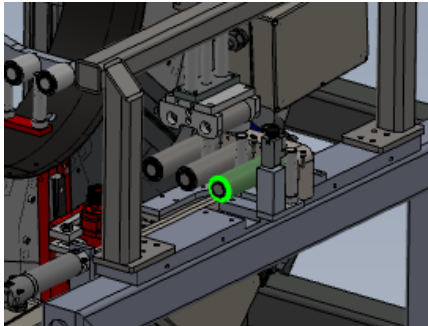

Fichier:J0001000H Autoflow Mk4 Mechanical installation-Alignment Screenshot 2023-08-24 135805.png

No higher resolution available.


J0001000H_Autoflow_Mk4_Mechanical_installation-Alignment_Screenshot_2023-08-24_135805

File history

Click on a date/time to view the file as it appeared at that time.

	Date/Time	Thumbnail	Dimensions	User	Comment
current	14:58, 24 August 2023		271 × 206 (39 KB)	Gareth Green (talk contribs)	J0001000H_Autoflow_Mk4_Mechanical_installation-Alignment_Screenshot_2023-08-24_135805