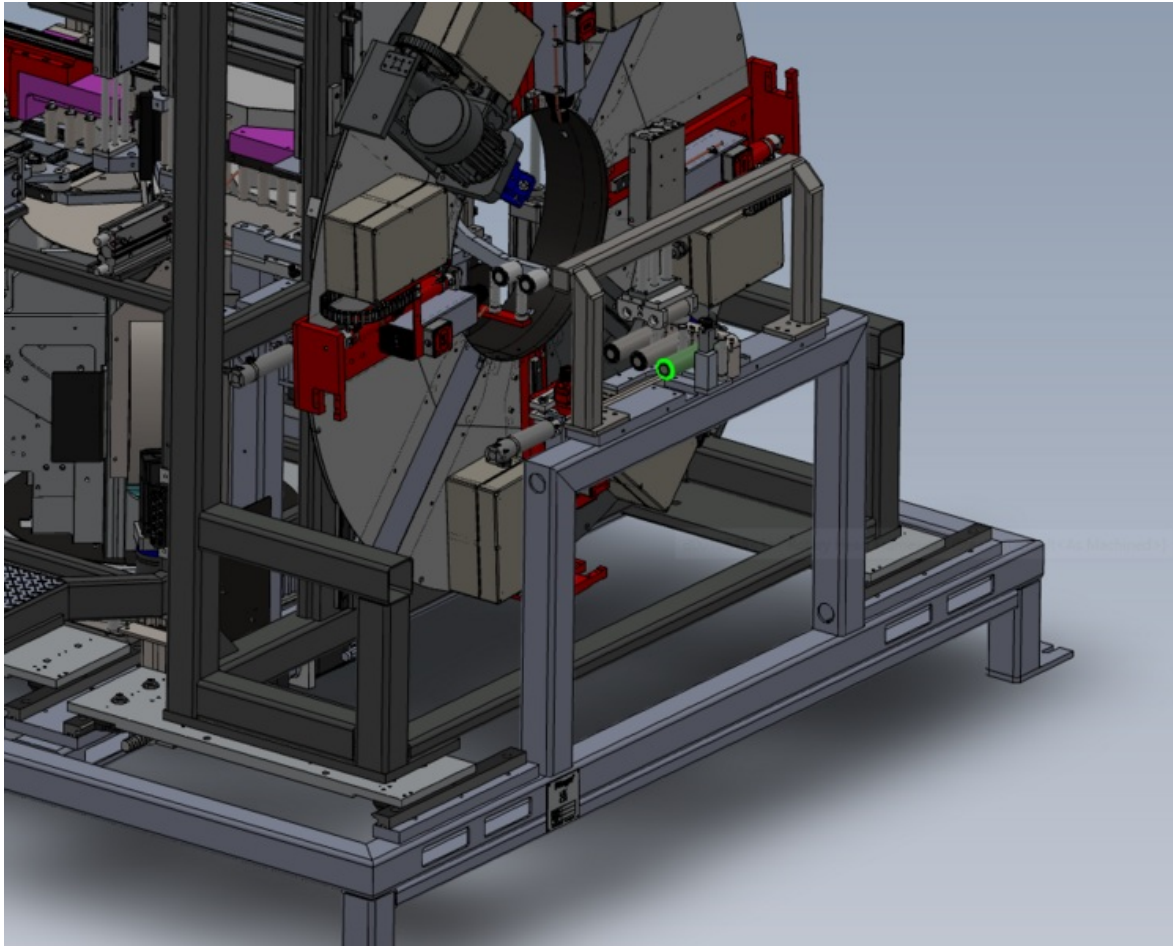

Fichier:J0001000H Autoflow Mk4 Mechanical installation-Alignment Screenshot 2023-08-24 135800.png



J0001000H_Autoflow_Mk4_Mechanical_installation-Alignment_Screenshot_2023-08-24_135800

File history

Click on a date/time to view the file as it appeared at that time.

	Date/Time	Thumbnail	Dimensions	User	Comment
current	14:58, 24 August 2023		937 × 751 (319 KB)	Gareth Green (talk contribs)	J0001000H_Autoflow_Mk4_Mechanical_installation-Alignment_Screenshot_2023-08-24_135800

Horizontal resolution	37.79 dpc
-----------------------	-----------

Vertical resolution	37.79 dpc
---------------------	-----------