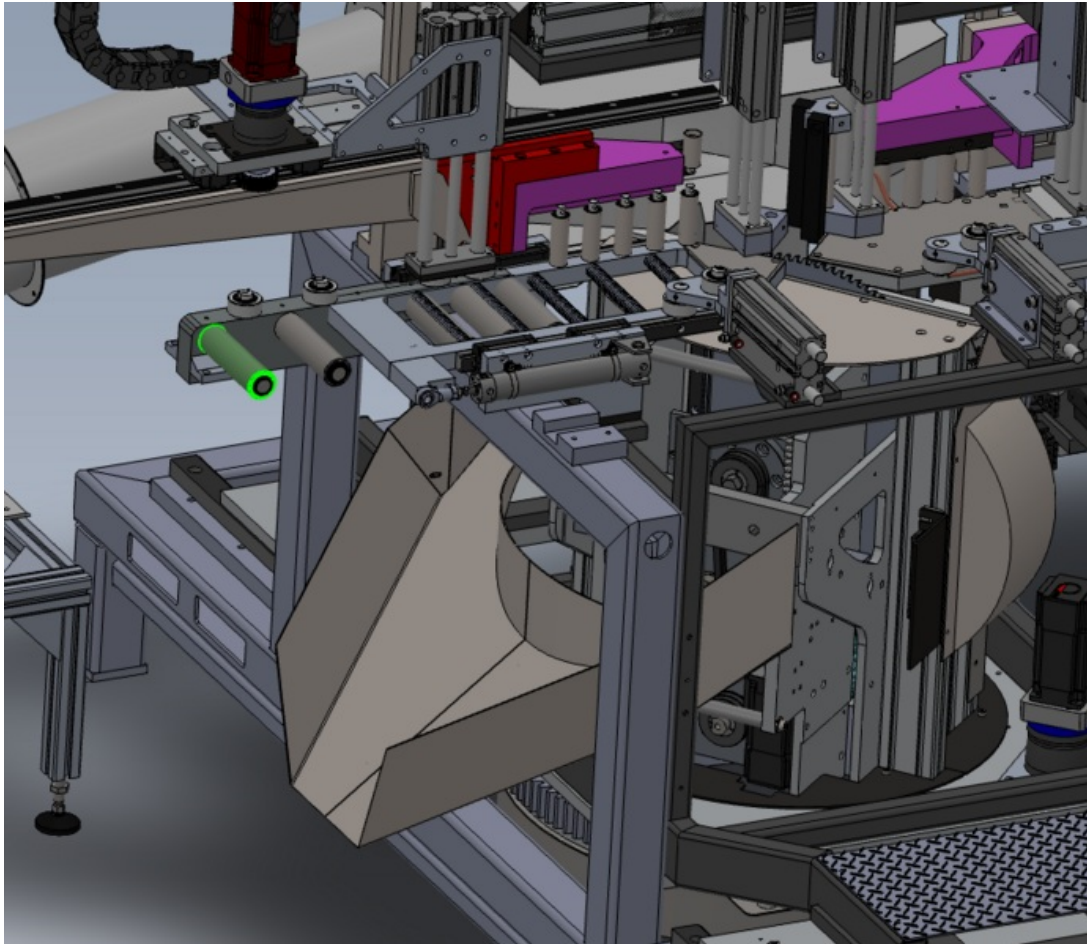

Fichier:J0001000H Autoflow Mk4 Mechanical installation-Alignment Screenshot 2023-08-24 135739.png



J0001000H_Autoflow_Mk4_Mechanical_installation-Alignment_Screenshot_2023-08-24_135739

File history

Click on a date/time to view the file as it appeared at that time.

	Date/Time	Thumbnail	Dimensions	User	Comment
current	14:58, 24 August 2023		851 × 735 (306 KB)	Gareth Green (talk contribs)	J0001000H_Autoflow_Mk4_Mechanical_installation-Alignment_Screenshot_2023-08-24_135739

Horizontal resolution	37.79 dpc
-----------------------	-----------

Vertical resolution	37.79 dpc
---------------------	-----------