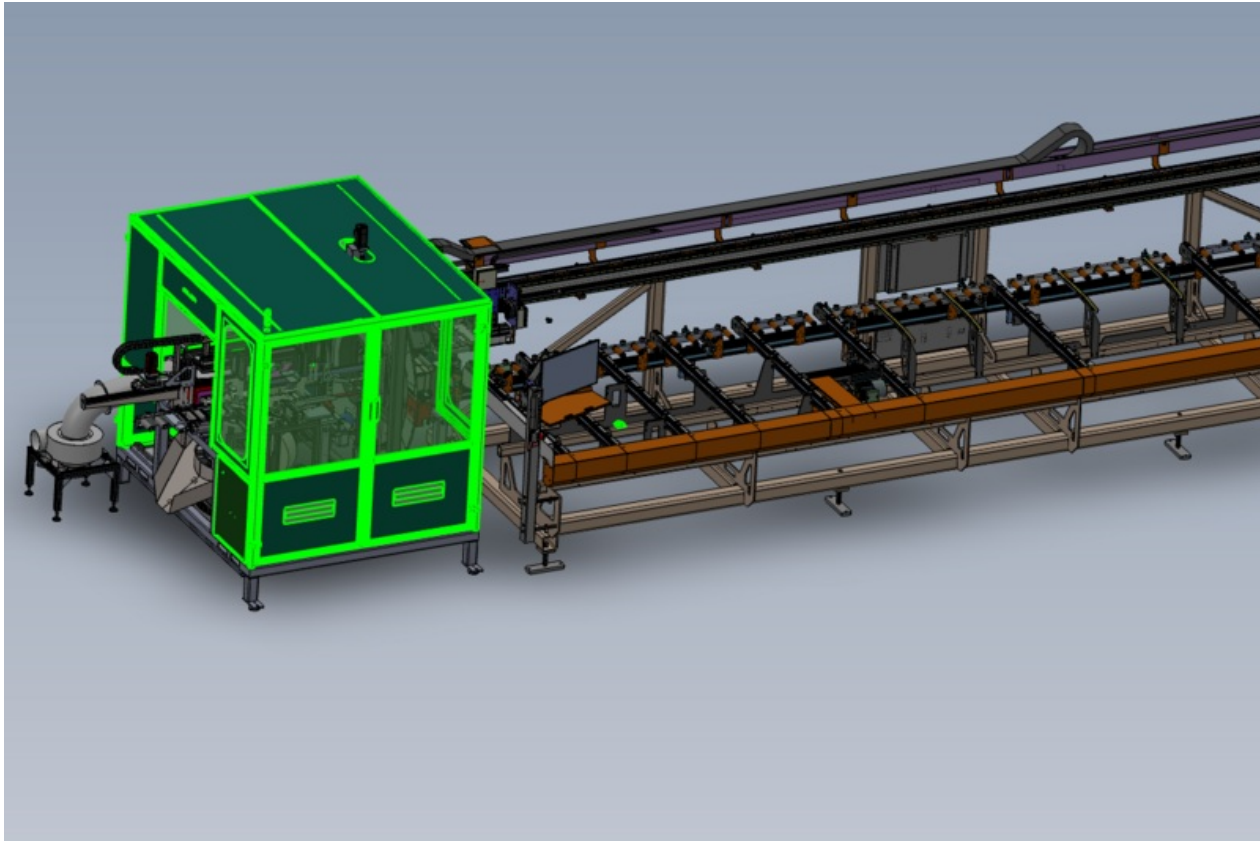

Fichier:J0001000H Autoflow Mk4 Mechanical installation-Alignment Screenshot 2023-08-24 134717.png



J0001000H_Autoflow_Mk4_Mechanical_installation-Alignment_Screenshot_2023-08-24_134717

File history

Click on a date/time to view the file as it appeared at that time.

	Date/Time	Thumbnail	Dimensions	User	Comment
current	14:47, 24 August 2023		1,201 × 800 (271 KB)	Gareth Green (talk contribs)	J0001000H_Autoflow_Mk4_Mechanical_installation-Alignment_Screenshot_2023-08-24_134717

Horizontal resolution	37.79 dpc
Vertical resolution	37.79 dpc