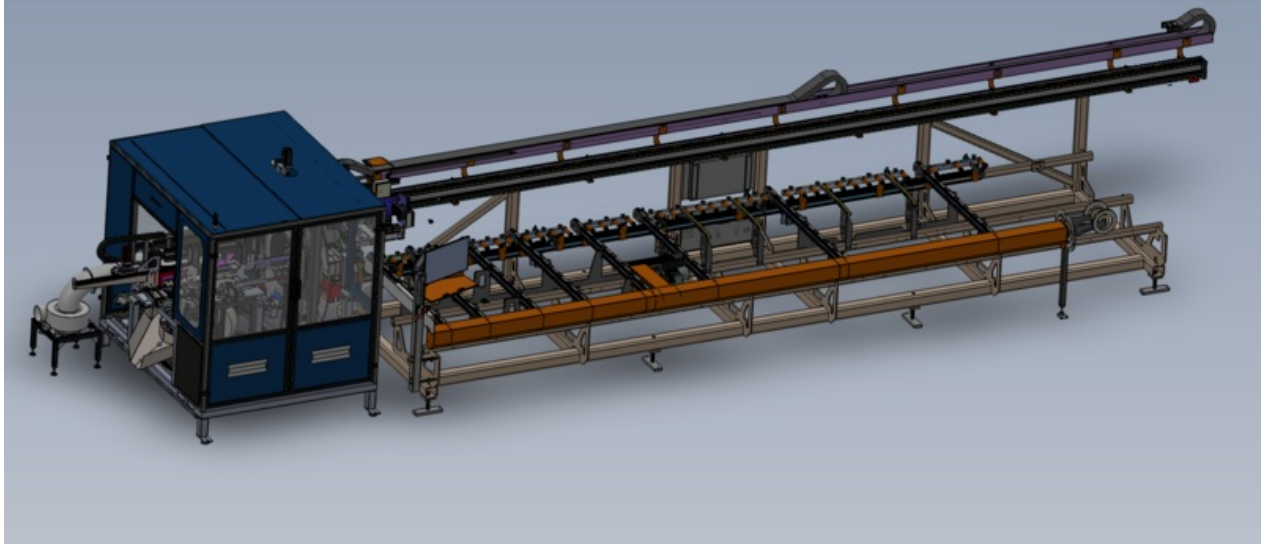

Fichier:J0001000H Autoflow Mk4 Mechanical installation-Alignment Screenshot 2023-08-24 134637.png



J0001000H_Autoflow_Mk4_Mechanical_installation-Alignment_Screenshot_2023-08-24_134637

File history

Click on a date/time to view the file as it appeared at that time.

	Date/Time	Thumbnail	Dimensions	User	Comment
current	14:46, 24 August 2023		1,569 × 678 (338 KB)	Gareth Green (talk contribs)	J0001000H_Autoflow_Mk4_Mechanical_installation-Alignment_Screenshot_2023-08-24_134637

Horizontal resolution	37.79 dpc
Vertical resolution	37.79 dpc