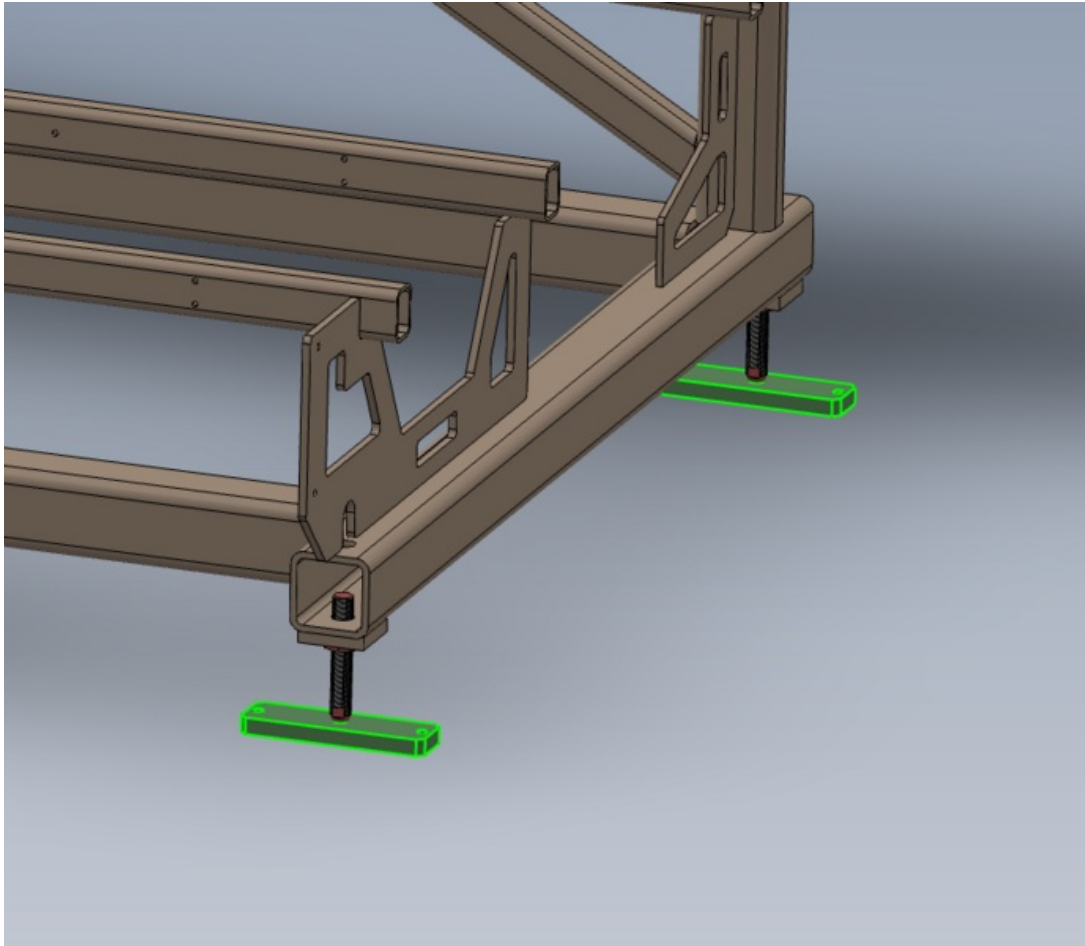

# Fichier:J0001000H Autoflow Mk4 Mechanical installation-Alignment Screenshot 2023-08-24 133953.png



## File history

Click on a date/time to view the file as it appeared at that time.

	Date/Time	Thumbnail	Dimensions	User	Comment
current	13:40, 24 August 2023		825 × 715 (163 KB)	Gareth Green (talk   contribs)	J0001000H_Autoflow_Mk4_Mechanical_installation-Alignment_Screenshot_2023-08-24_133953

Horizontal resolution	37.79 dpc
-----------------------	-----------

Vertical resolution	37.79 dpc
---------------------	-----------