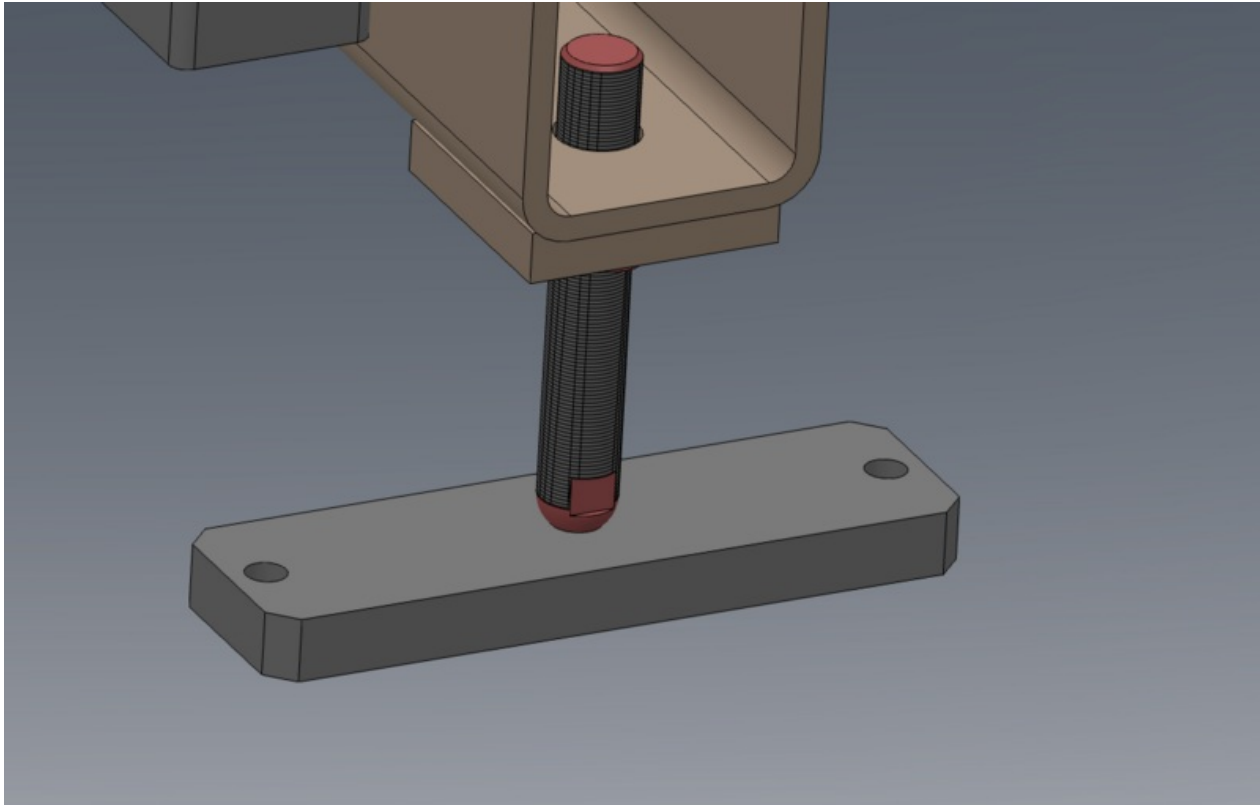

# Fichier:J0001000H Autoflow Mk4 Mechanical installation-Alignment Screenshot 2023-08-24 132704.png

