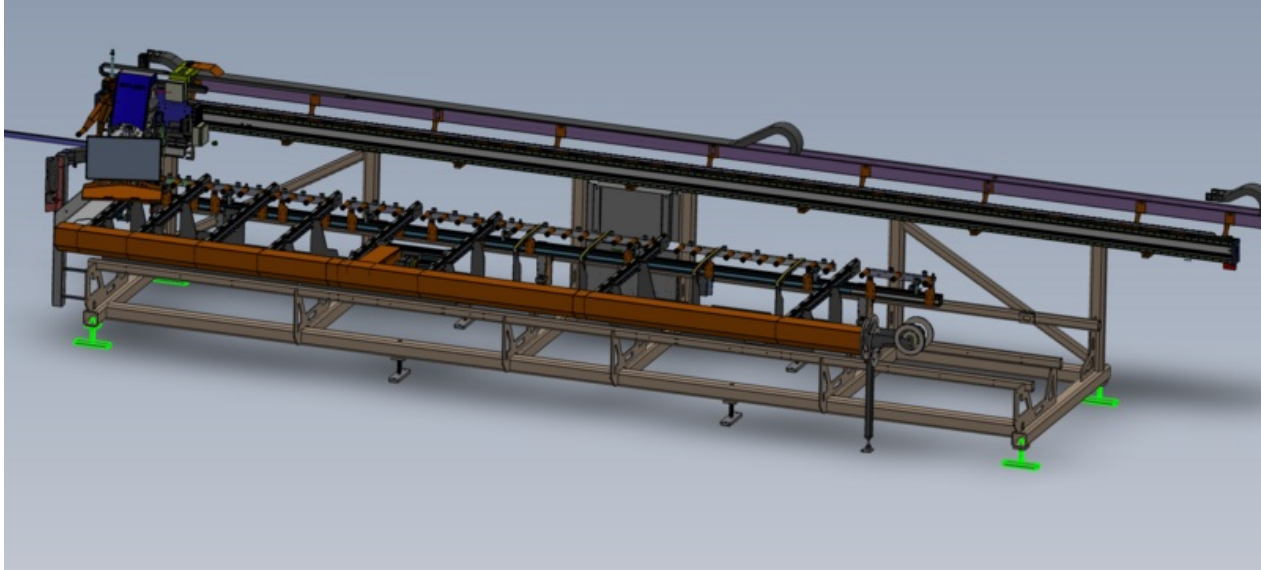

# Fichier:J0001000H Autoflow Mk4 Mechanical installation-Alignment Screenshot 2023-08-24 132528.png



## File history

Click on a date/time to view the file as it appeared at that time.

	Date/Time	Thumbnail	Dimensions	User	Comment
current	13:27, 24 August 2023		1,658 × 754 (311 KB)	Gareth Green (talk   contribs)	J0001000H_Autoflow_Mk4_Mechanical_installation-Alignment_Screenshot_2023-08-24_132528

Horizontal resolution	37.79 dpc
Vertical resolution	37.79 dpc