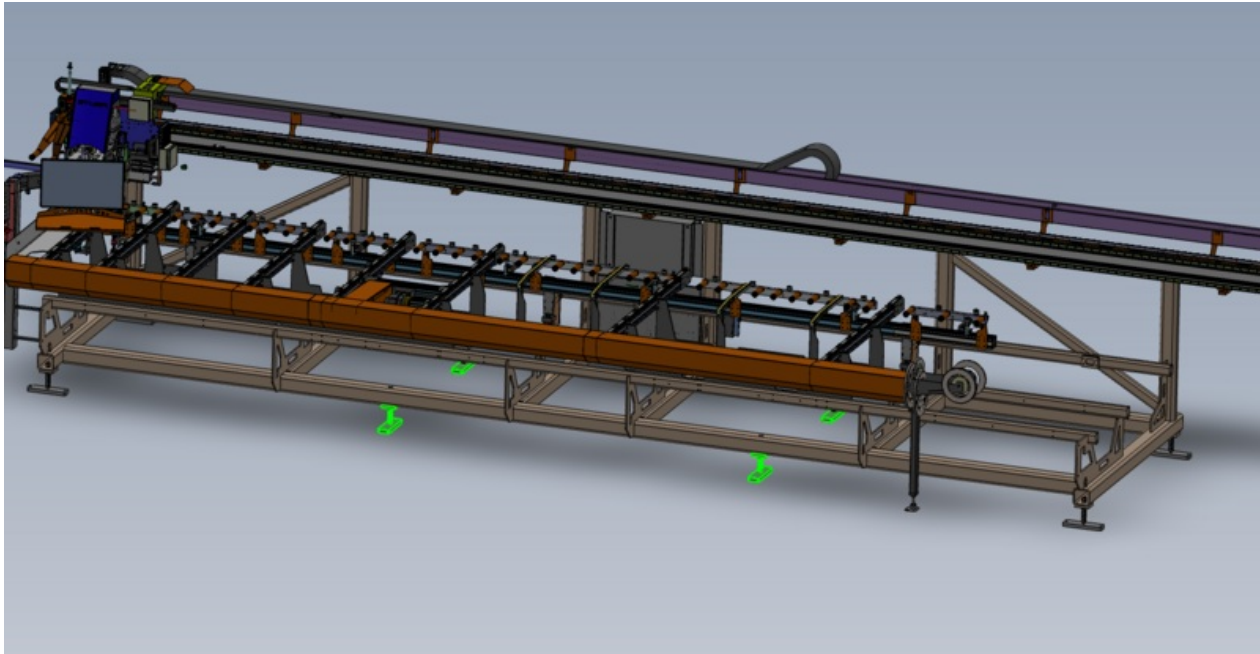

Fichier:J0001000H Autoflow Mk4 Mechanical installation-Alignment Screenshot 2023-08-24 132414.png



J0001000H_Autoflow_Mk4_Mechanical_installation-Alignment_Screenshot_2023-08-24_132414

File history

Click on a date/time to view the file as it appeared at that time.

	Date/Time	Thumbnail	Dimensions	User	Comment
current	14:24, 24 August 2023		1,486 × 771 (293 KB)	Gareth Green (talk contribs)	J0001000H_Autoflow_Mk4_Mechanical_installation-Alignment_Screenshot_2023-08-24_132414

Horizontal resolution	37.79 dpc
Vertical resolution	37.79 dpc