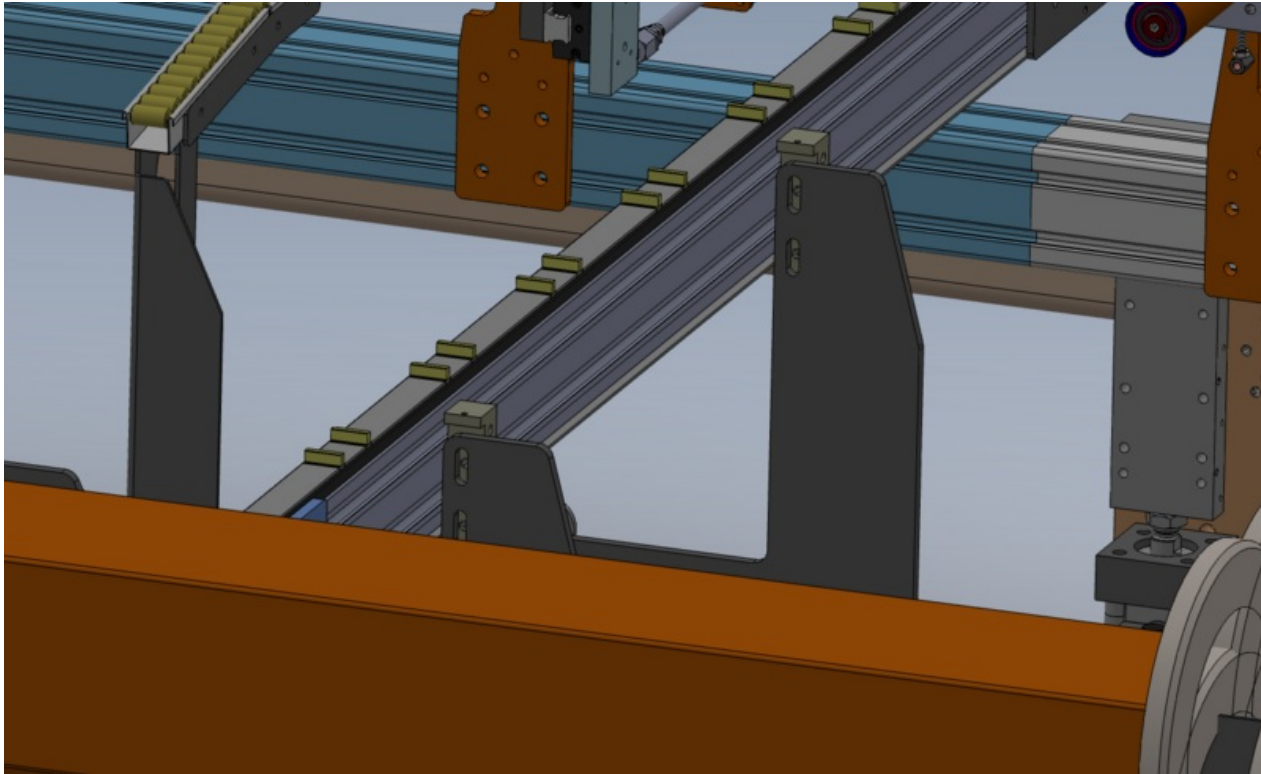

Fichier:J0001000H Autoflow Mk4 Mechanical installation-Alignment Screenshot 2023-08-24 131833.png



J0001000H_Autoflow_Mk4_Mechanical_installation-Alignment_Screenshot_2023-08-24_131833

File history

Click on a date/time to view the file as it appeared at that time.

	Date/Time	Thumbnail	Dimensions	User	Comment
current	14:19, 24 August 2023		1,305 × 799 (211 KB)	Gareth Green (talk contribs)	J0001000H_Autoflow_Mk4_Mechanical_installation-Alignment_Screenshot_2023-08-24_131833

Horizontal resolution	37.79 dpc
Vertical resolution	37.79 dpc