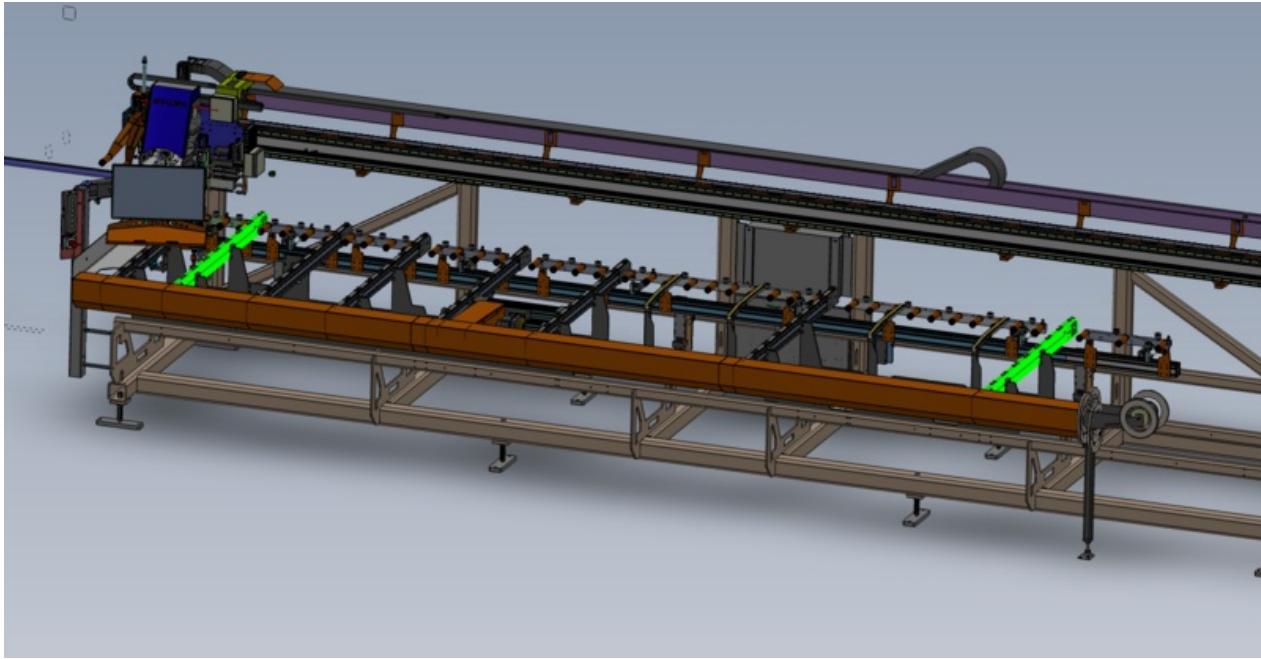

Fichier:J0001000H Autoflow Mk4 Mechanical installation-Alignment Screenshot 2023-08-24 131819.png



J0001000H_Autoflow_Mk4_Mechanical_installation-Alignment_Screenshot_2023-08-24_131819

File history

Click on a date/time to view the file as it appeared at that time.

	Date/Time	Thumbnail	Dimensions	User	Comment
current	13:19, 24 August 2023		1,601 × 832 (349 KB)	Gareth Green (talk contribs)	J0001000H_Autoflow_Mk4_Mechanical_installation-Alignment_Screenshot_2023-08-24_131819

Horizontal resolution	37.79 dpc
Vertical resolution	37.79 dpc