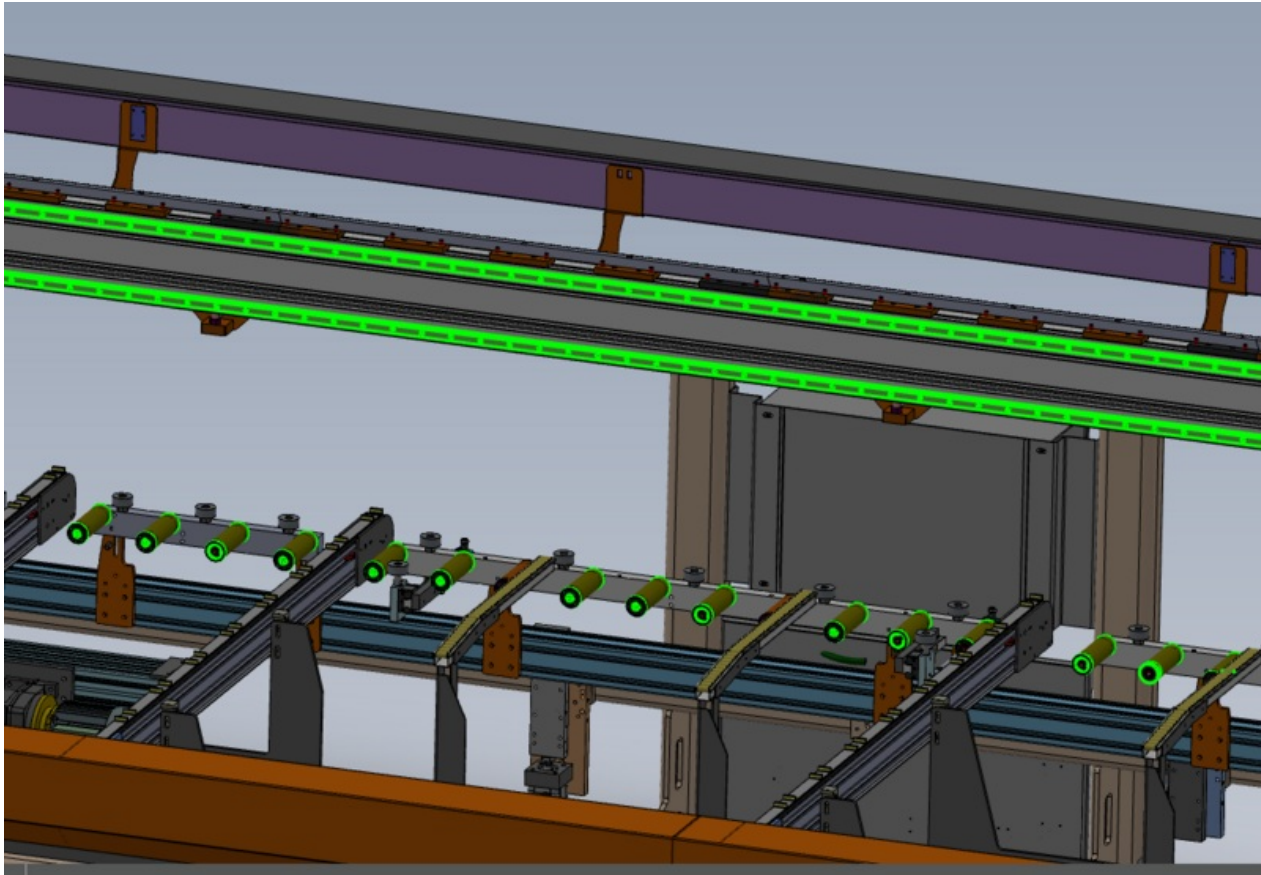

Fichier:J0001000H Autoflow Mk4 Mechanical installation-Alignment Screenshot 2023-08-24 131040.png



J0001000H_Autoflow_Mk4_Mechanical_installation-Alignment_Screenshot_2023-08-24_131040

File history

Click on a date/time to view the file as it appeared at that time.

	Date/Time	Thumbnail	Dimensions	User	Comment
current	14:10, 24 August 2023		1,063 × 739 (183 KB)	Gareth Green (talk contribs)	J0001000H_Autoflow_Mk4_Mechanical_installation-Alignment_Screenshot_2023-08-24_131040

Horizontal resolution	37.79 dpc
Vertical resolution	37.79 dpc