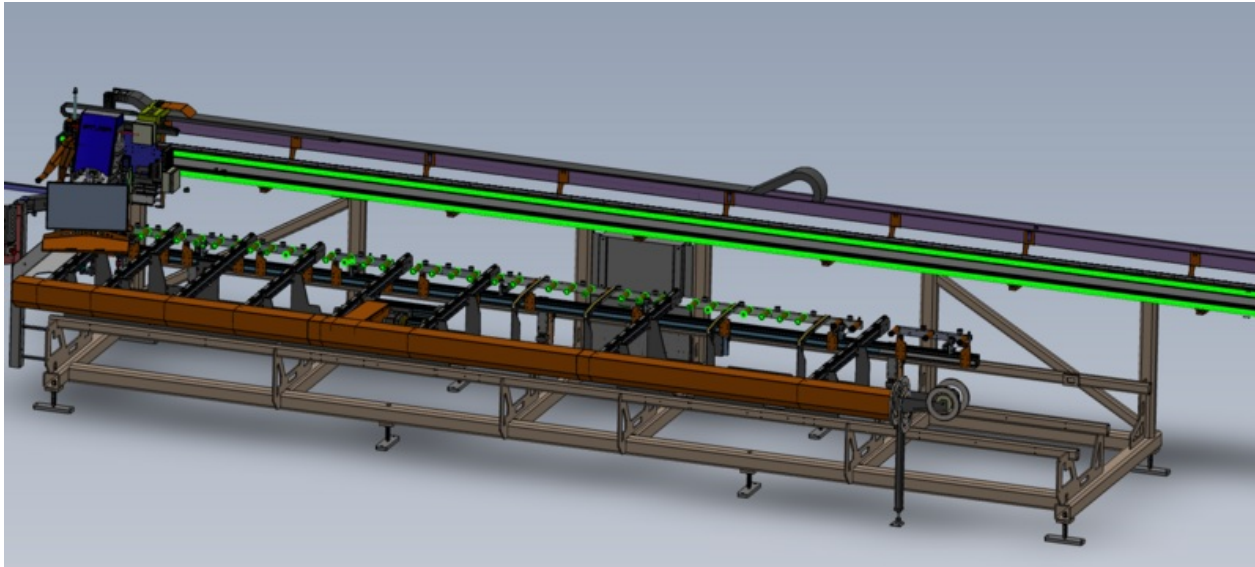

# Fichier:J0001000H Autoflow Mk4 Mechanical installation-Alignment Screenshot 2023-08-24 125525.png



## File history

Click on a date/time to view the file as it appeared at that time.

	Date/Time	Thumbnail	Dimensions	User	Comment
current	14:10, 24 August 2023		1,520 × 683 (294 KB)	Gareth Green (talk   contribs)	J0001000H_Autoflow_Mk4_Mechanical_installation-Alignment_Screenshot_2023-08-24_125525

Horizontal resolution	37.79 dpc
Vertical resolution	37.79 dpc