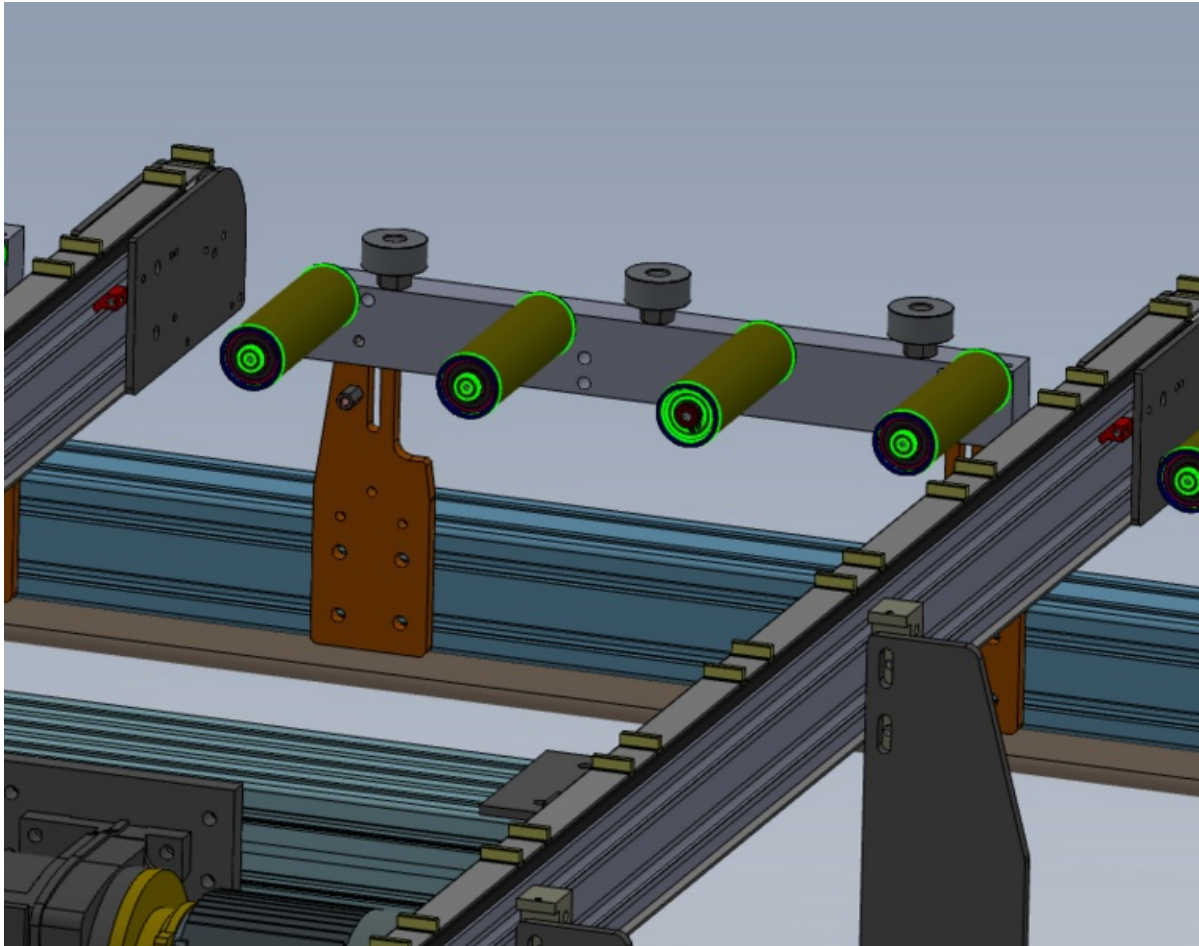

# Fichier:J0001000H Autoflow Mk4 Mechanical installation-Alignment Screenshot 2023-08-24 124939.png



## File history

Click on a date/time to view the file as it appeared at that time.

	Date/Time	Thumbnail	Dimensions	User	Comment
current	13:49, 24 August 2023		815 × 639 (125 KB)	Gareth Green (talk   contribs)	J0001000H_Autoflow_Mk4_Mechanical_installation-Alignment_Screenshot_2023-08-24_124939