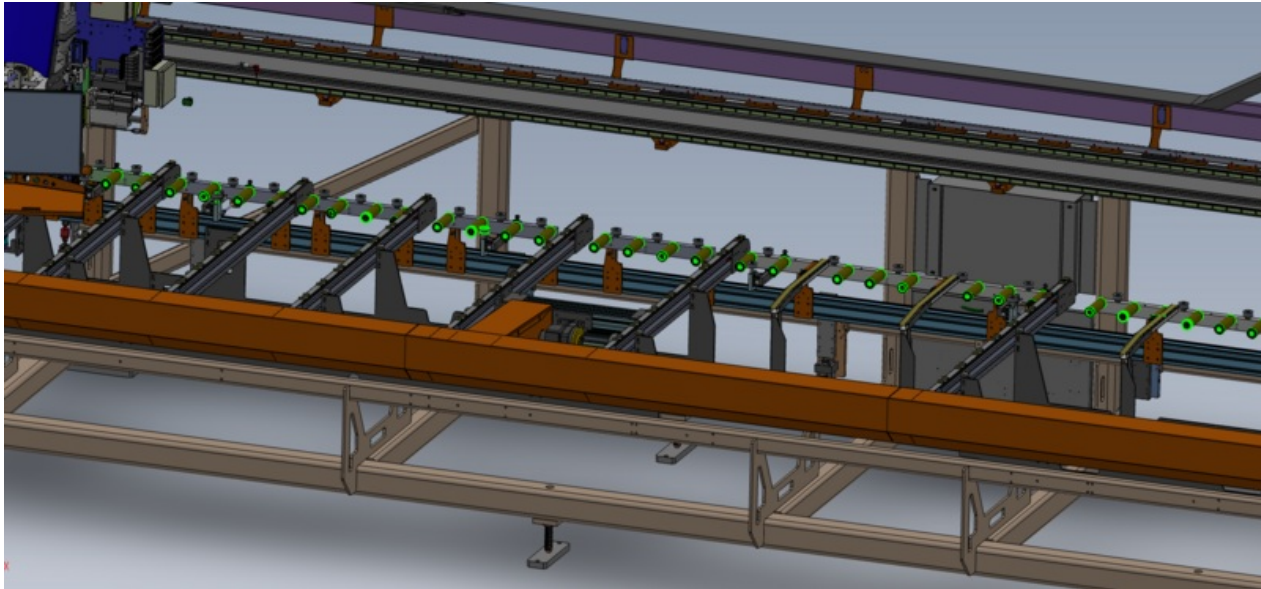

Fichier:J0001000H Autoflow Mk4 Mechanical installation-Alignment Screenshot 2023-08-24 124652.png



J0001000H_Autoflow_Mk4_Mechanical_installation-Alignment_Screenshot_2023-08-24_124652

File history

Click on a date/time to view the file as it appeared at that time.

| | Date/Time | Thumbnail | Dimensions | User | Comment |
|---------|-----------------------|---|-------------------------|-----------------------------------|---|
| current | 13:47, 24 August 2023 |  | 1,788 × 834 (467 KB) | Gareth Green (talk contribs) | J0001000H_Autoflow_Mk4_Mechanical_installation-Alignment_Screenshot_2023-08-24_124652 |

| | |
|-----------------------|-----------|
| Horizontal resolution | 37.79 dpc |
| Vertical resolution | 37.79 dpc |