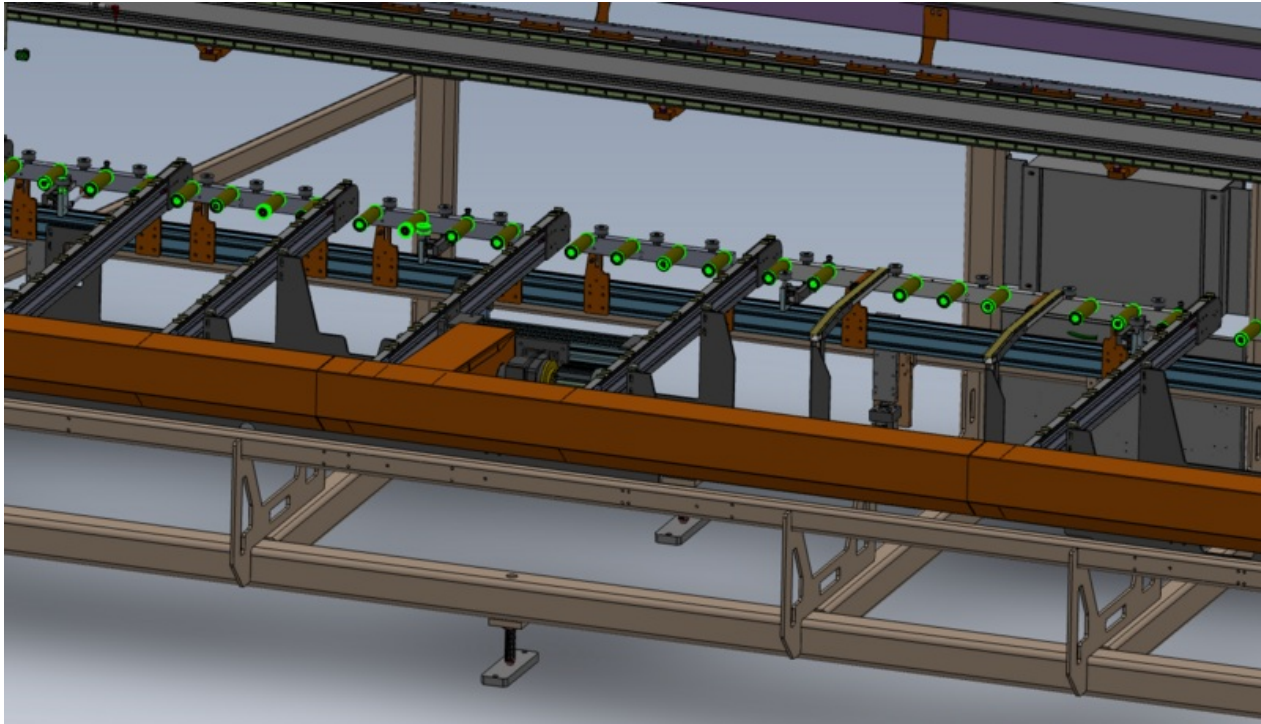

Fichier:J0001000H Autoflow Mk4 Mechanical installation-Alignment Screenshot 2023-08-24 124631.png



J0001000H_Autoflow_Mk4_Mechanical_installation-Alignment_Screenshot_2023-08-24_124631

File history

Click on a date/time to view the file as it appeared at that time.

	Date/Time	Thumbnail	Dimensions	User	Comment
current	12:47, 24 August 2023		1,324 × 759 (323 KB)	Gareth Green (talk contribs)	J0001000H_Autoflow_Mk4_Mechanical_installation-Alignment_Screenshot_2023-08-24_124631

Horizontal resolution	37.79 dpc
Vertical resolution	37.79 dpc