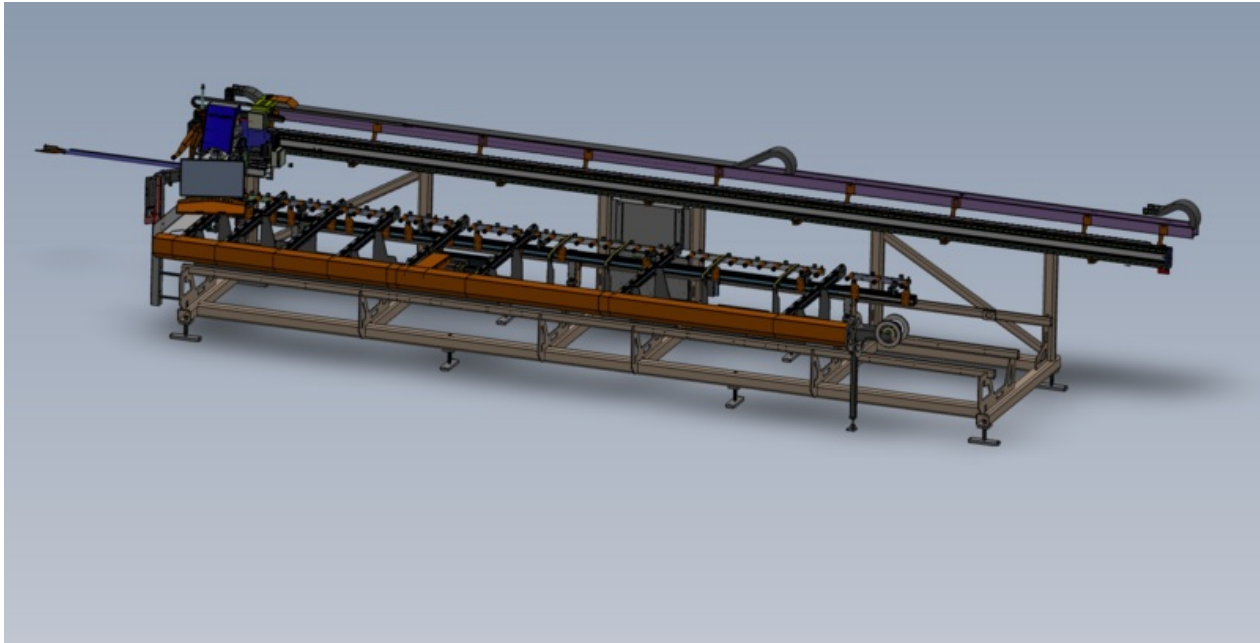

# Fichier:J0001000H Autoflow Mk4 Mechanical installation-Alignment Screenshot 2023-08-24 112456.png



## File history

Click on a date/time to view the file as it appeared at that time.

	Date/Time	Thumbnail	Dimensions	User	Comment
current	12:25, 24 August 2023		1,600 × 815 (243 KB)	Gareth Green (talk   contribs)	J0001000H_Autoflow_Mk4_Mechanical_installation-Alignment_Screenshot_2023-08-24_112456