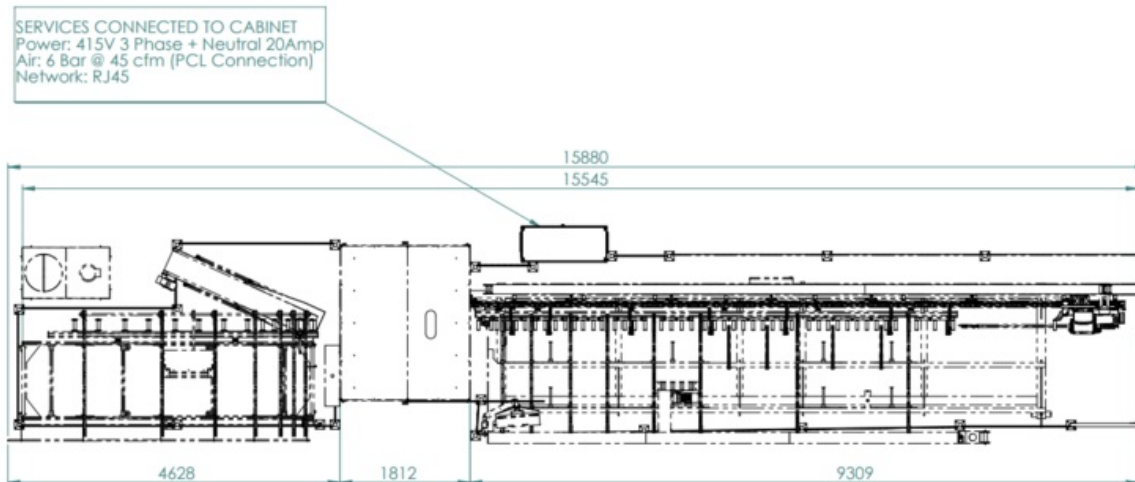

# Fichier:J0001000H Autoflow Mk4 Mechanical installation-Alignment Screenshot 2023-08-24 112200.png



## File history

Click on a date/time to view the file as it appeared at that time.

	Date/Time	Thumbnail	Dimensions	User	Comment
current	12:22, 24 August 2023		1,327 × 658 (132 KB)	Gareth Green (talk   contribs)	J0001000H_Autoflow_Mk4_Mechanical_installation-Alignment_Screenshot_2023-08-24_112200