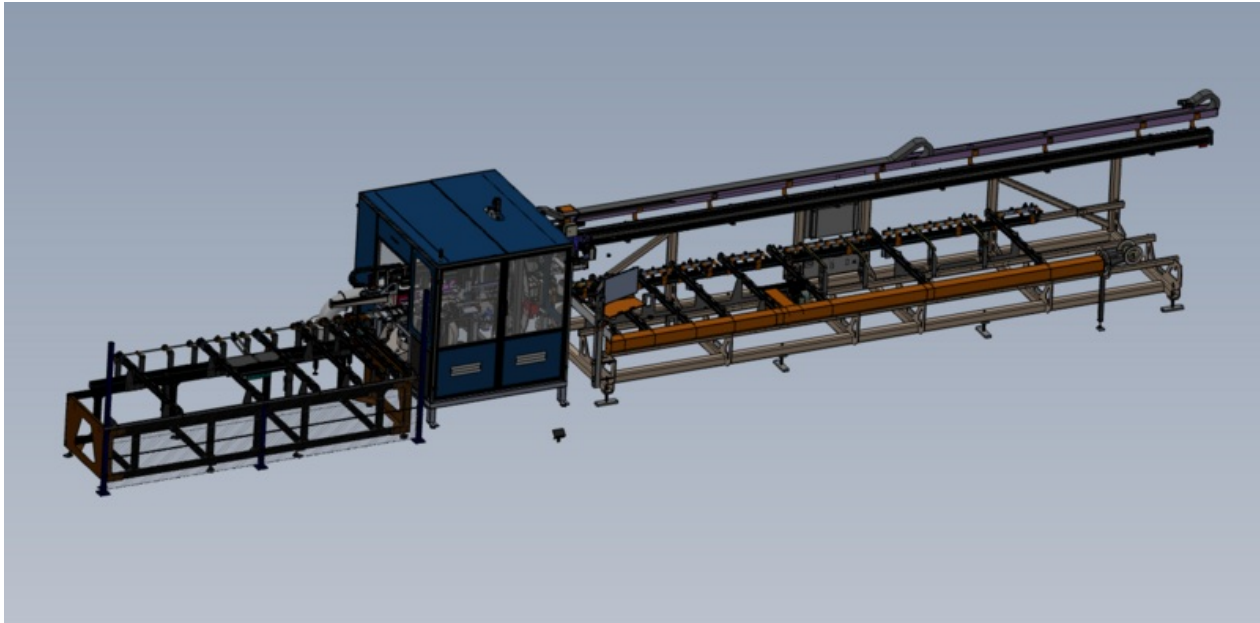

Fichier:J0001000H Autoflow Mk4 Mechanical installation-Alignment Screenshot 2023-08-24 100745.png



J0001000H_Autoflow_Mk4_Mechanical_installation-Alignment_Screenshot_2023-08-24_100745

File history

Click on a date/time to view the file as it appeared at that time.

	Date/Time	Thumbnail	Dimensions	User	Comment
current	11:07, 24 August 2023		1,388 × 686 (171 KB)	Gareth Green (talk contribs)	J0001000H_Autoflow_Mk4_Mechanical_installation-Alignment_Screenshot_2023-08-24_100745

Horizontal resolution	37.79 dpc
Vertical resolution	37.79 dpc