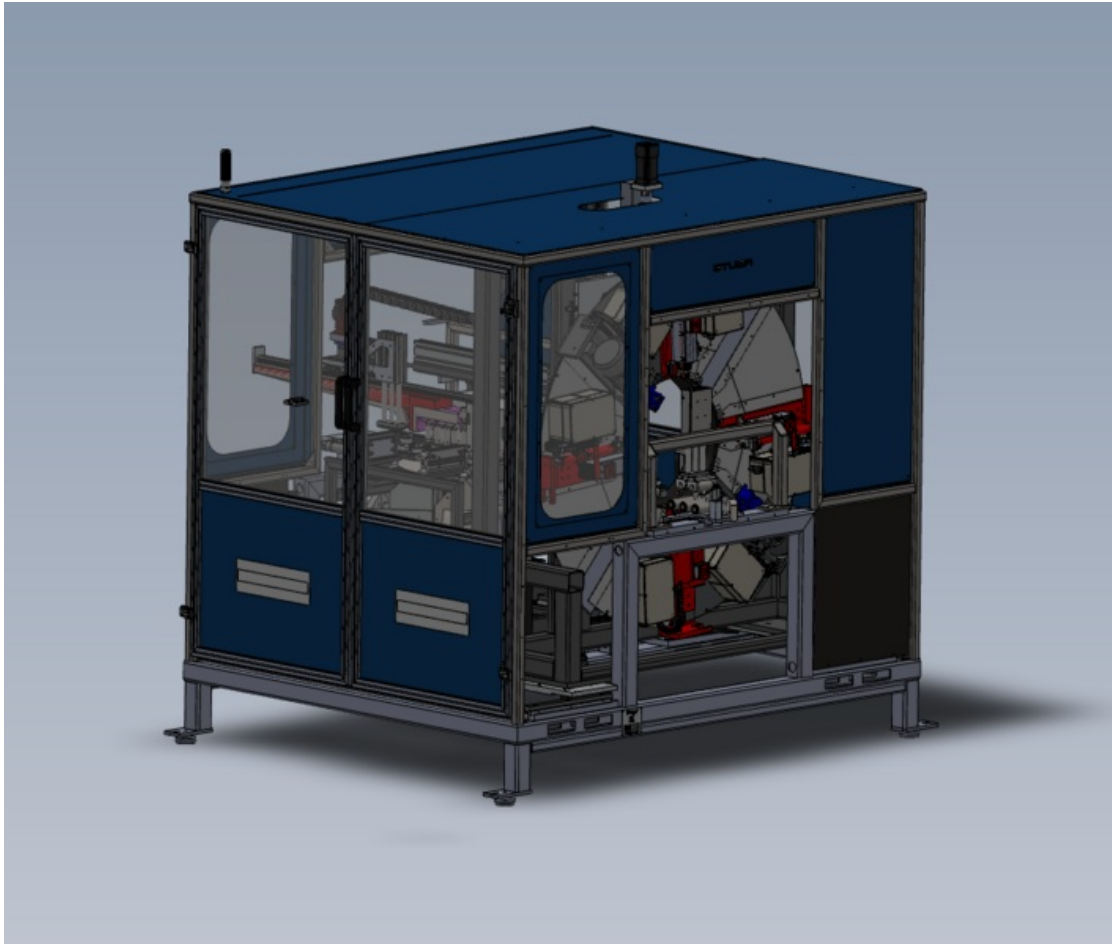

Fichier:J0001000H Autoflow Mk4 Mechanical installation-Alignment Screenshot 2023-08-24 095646.png



J0001000H_Autoflow_Mk4_Mechanical_installation-Alignment_Screenshot_2023-08-24_095646

File history

Click on a date/time to view the file as it appeared at that time.

	Date/Time	Thumbnail	Dimensions	User	Comment
current	09:56, 24 August 2023		919 × 777 (148 KB)	Gareth Green (talk contribs)	J0001000H_Autoflow_Mk4_Mechanical_installation-Alignment_Screenshot_2023-08-24_095646

Horizontal resolution	37.79 dpc
Vertical resolution	37.79 dpc