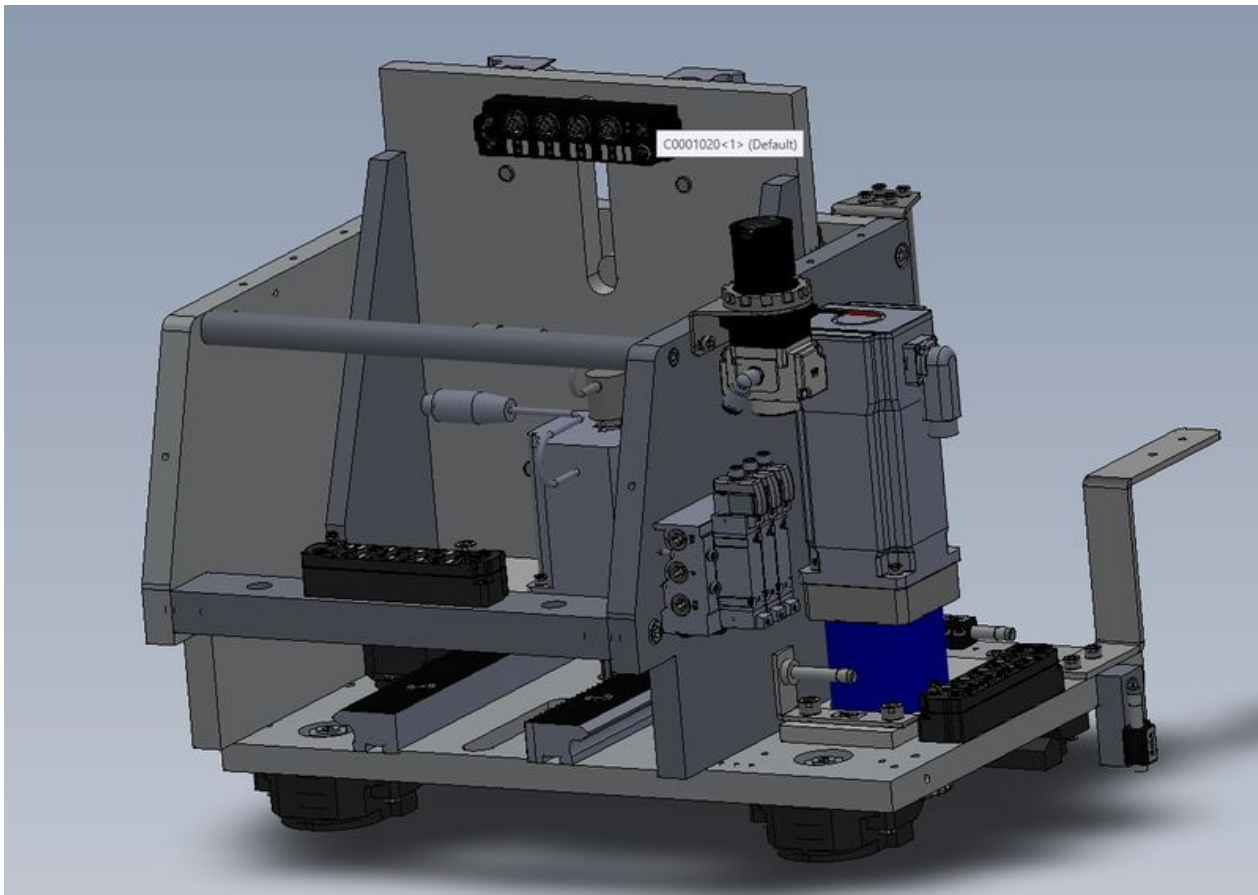

Fichier:Input Definition 004 - InA GZHome Annotation 2020-04-16 161638.jpg



Input_Definition_004_-_InA_GZHome_Annotation_2020-04-16_161638

File history

Click on a date/time to view the file as it appeared at that time.

	Date/Time	Thumbnail	Dimensions	User	Comment
current	17:26, 16 April 2020		1,173 × 830 (130 KB)	Gareth Green (talk contribs)	Input_Definition_004_-_ _InA_GZHome_Annotation_2020-04-16_161638