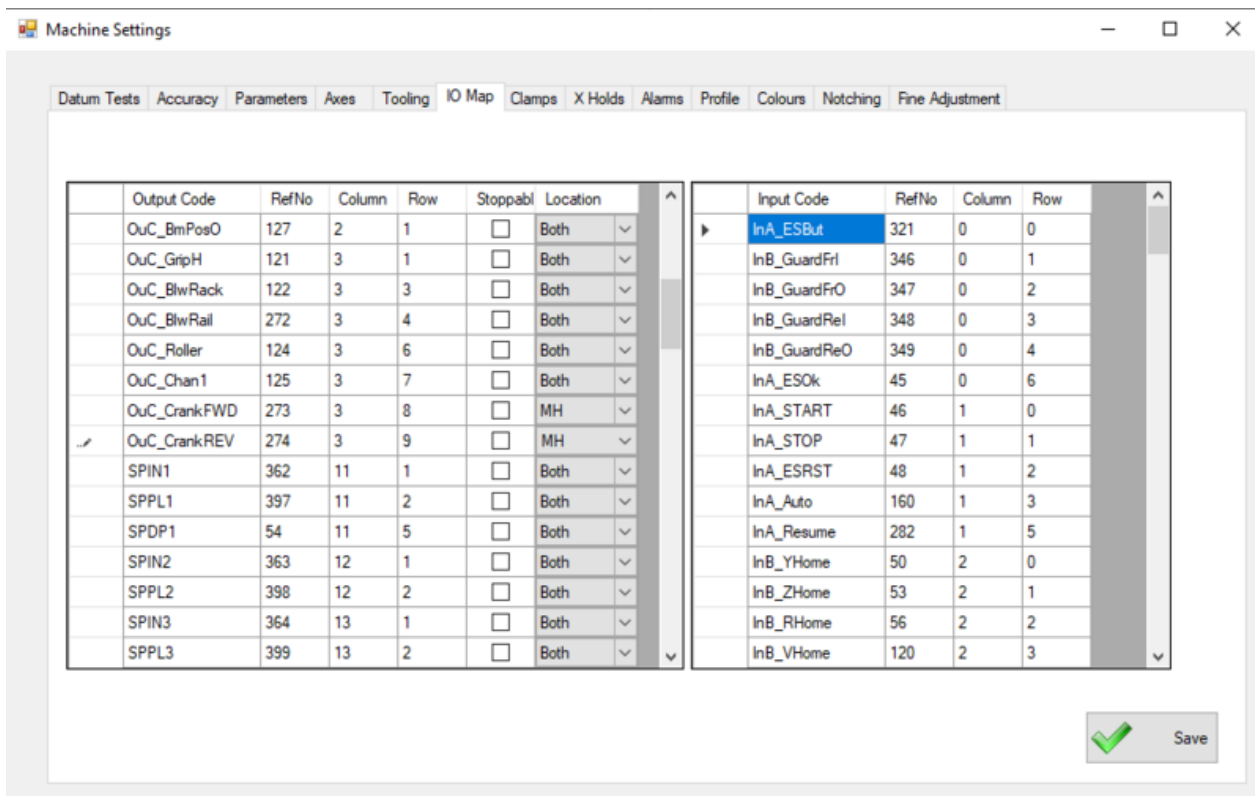

Fichier:IO Map.png



File history

Click on a date/time to view the file as it appeared at that time.

	Date/Time	Thumbnail	Dimensions	User	Comment
current	19:53, 21 January 2020		918 × 578 (65 KB)	Gareth Green (talk contribs)	

You cannot overwrite this file.

File usage

The following page links to this file:

Changing Control of Transfer to MH Side