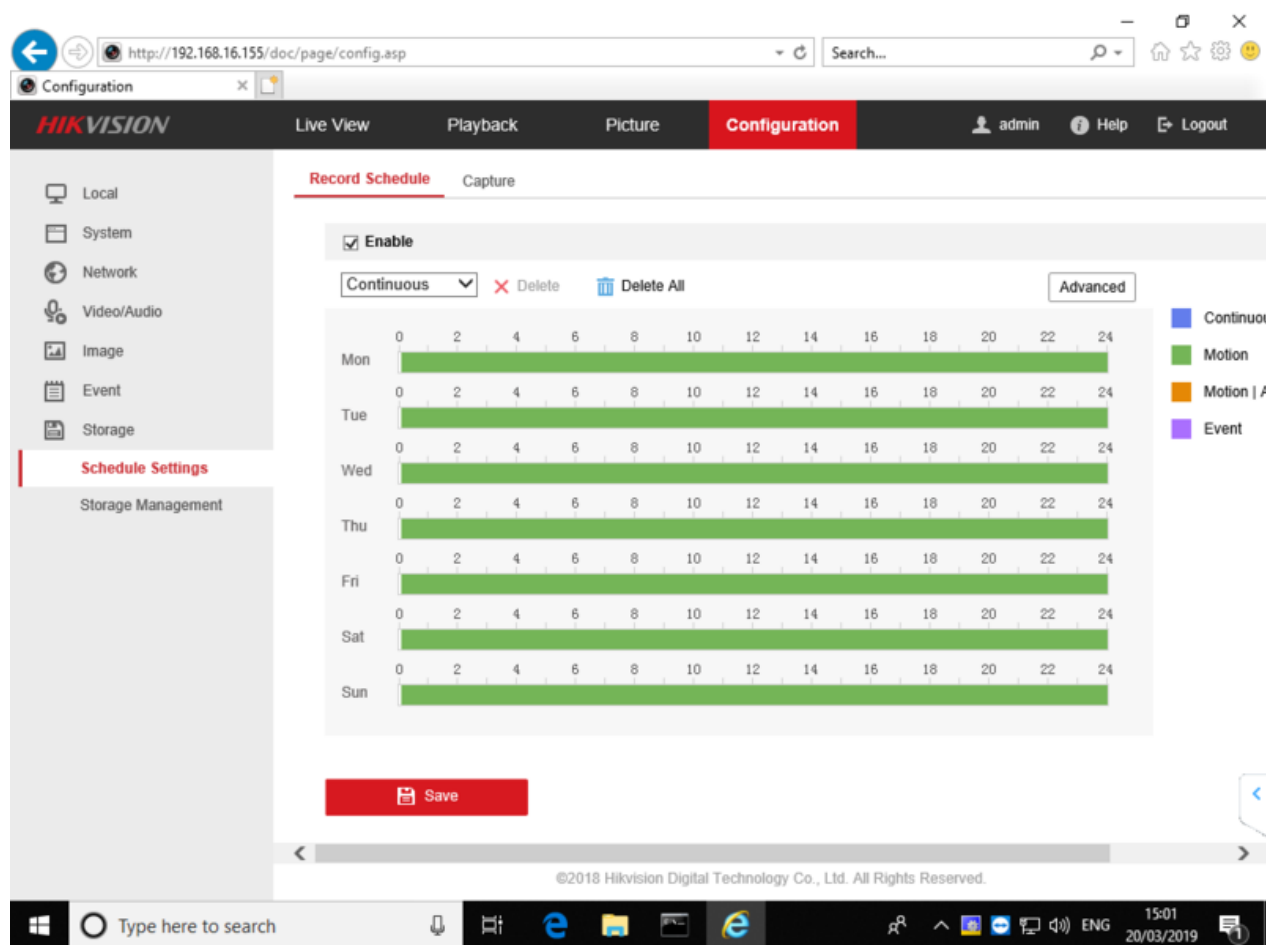

Fichier:Hikvision Camera Setup Schedule.png



File history

Click on a date/time to view the file as it appeared at that time.

	Date/Time	Thumbnail	Dimensions	User	Comment
current	11:34, 4 September 2019		1,024 × 768 (86 KB)	Gareth Green (talk contribs)	

You cannot overwrite this file.

File usage

There are no pages that link to this file.