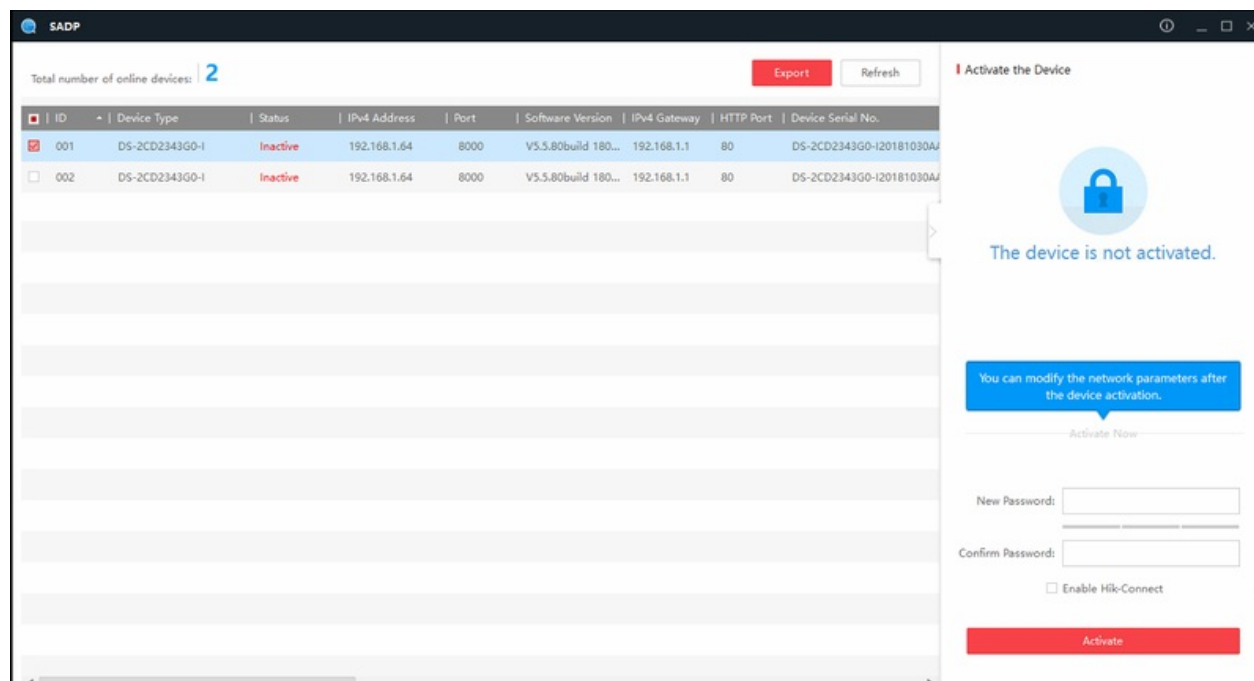

Fichier:Hikvision Camera Setup Hik sadp2.png



Hikvision_Camera_Setup_Hik_sadp2

File history

Click on a date/time to view the file as it appeared at that time.

	Date/Time	Thumbnail	Dimensions	User	Comment
current	10:02, 23 September 2019		1,340 × 721 (119 KB)	Anonymous (talk)	Hikvision_Camera_Setup_Hik_sadp2