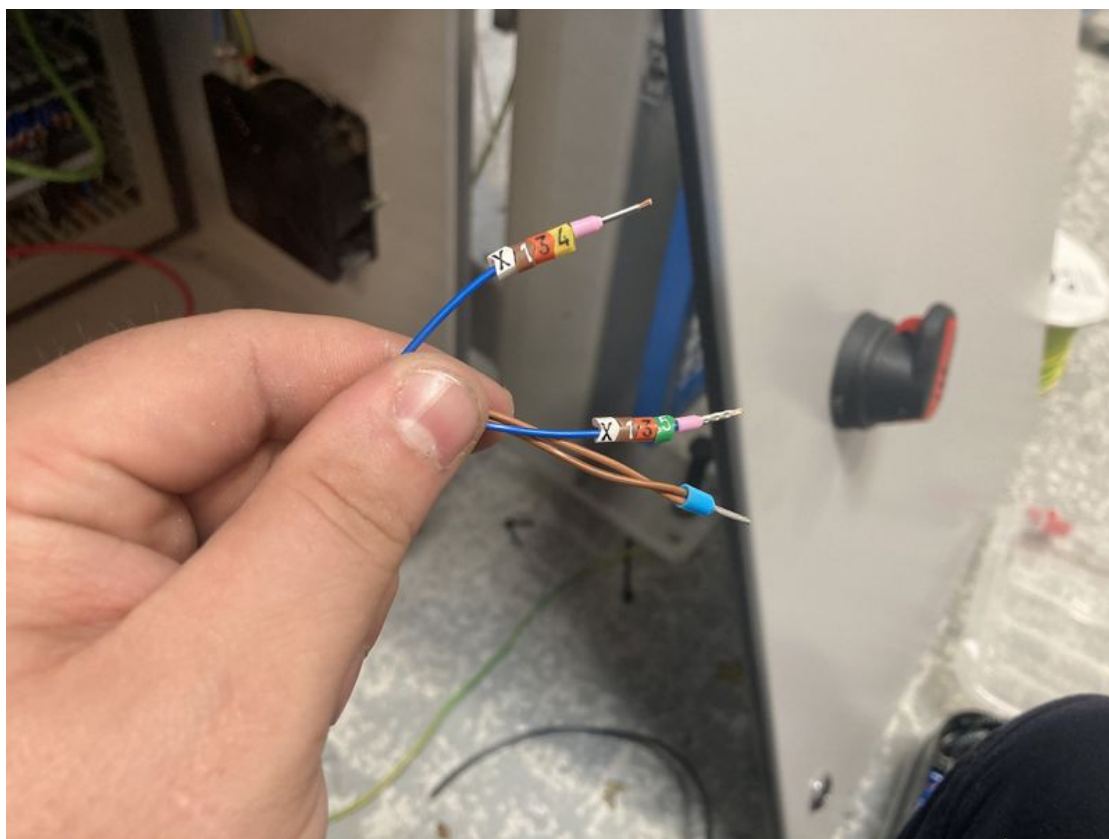

Fichier:Guide to Fitting Eject Push Sensors on ZX Machines IMG 8381.JPEG



Guide_to_Fitting_Eject_Push_Sensors_on_ZX_Machines_IMG_8381

File history

Click on a date/time to view the file as it appeared at that time.

	Date/Time	Thumbnail	Dimensions	User	Comment
current	13:12, 25 September 2023		2,048 × 1,536 (439 KB)	Stuga Engineer (talk contribs)	Guide_to_Fitting_Eject_Push_Sensors_on_ZX_Machines_IMG_8381

You cannot overwrite this file.

File usage

The following page links to this file:

[Guide to Fitting Eject Push Sensors on ZX Machines](#)

Metadata

This file contains additional information, probably added from the digital camera or scanner used to create or digitize it. If the file has been modified from its original state, some details may not fully reflect the modified file.

Camera manufacturer	Apple
Camera model	iPhone SE (2nd generation)
Exposure time	1/50 sec (0.02)
F Number	f/1.8
ISO speed rating	125
Date and time of data generation	14:15, 22 September 2023
Lens focal length	3.99 mm
Latitude	52° 35′ 24.71″ N
Longitude	1° 42′ 35.77″ E
Altitude	1.472 meters below sea level
Orientation	Normal