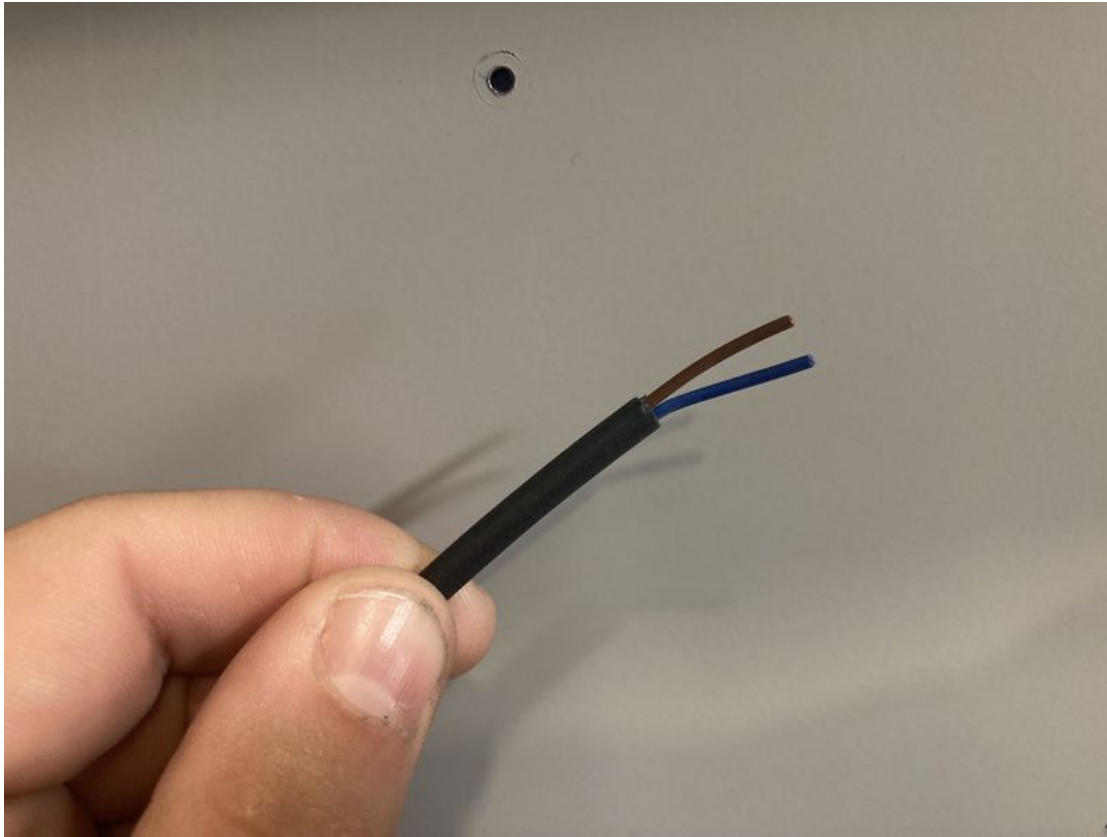

Fichier:Guide to Fitting Eject Push Sensors on ZX Machines IMG 8351.JPEG



Guide_to_Fitting_Eject_Push_Sensors_on_ZX_Machines_IMG_8351

File history

Click on a date/time to view the file as it appeared at that time.

	Date/Time	Thumbnail	Dimensions	User	Comment
current	12:06, 25 September 2023		2,048 × 1,536 (445 KB)	Stuga Engineer (talk contribs)	Guide_to_Fitting_Eject_Push_Sensors_on_ZX_Machines_IMG_8351

Metadata

This file contains additional information, probably added from the digital camera or scanner used to create or digitize it. If the file has been modified from its original state, some details may not fully reflect the modified file.

Camera manufacturer	Apple
Camera model	iPhone SE (2nd generation)
Exposure time	1/50 sec (0.02)
F Number	f/1.8
ISO speed rating	160
Date and time of data generation	12:42, 22 September 2023
Lens focal length	3.99 mm
Latitude	52° 35′ 24.98″ N
Longitude	1° 42′ 34.76″ E