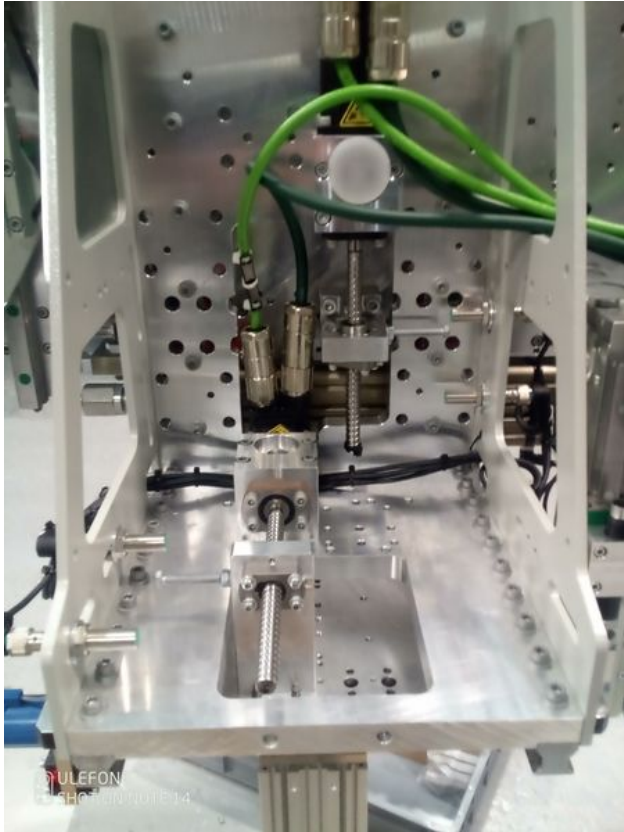

# Fichier:GY GZ axis setup with Jetter Motors IMG 20230113 111650 482 1 .jpg



GY\_GZ\_axis\_setup\_with\_Jetter\_Motors\_IMG\_20230113\_111650\_482\_1\_

## File history

Click on a date/time to view the file as it appeared at that time.

	Date/Time	Thumbnail	Dimensions	User	Comment
current	14:28, 17 January 2023		2,448 × 3,264 (2.01 MB)	Gareth Green (talk   contribs)	GY_GZ_axis_setup_with_Jetter_Motors_IMG_20230113_111650_482_1_

Camera manufacturer	Ulefone
Camera model	Note 14
Exposure time	40,001/1,000,000 sec (0.040001)
F Number	f/1.8
ISO speed rating	707
Date and time of data generation	11:16, 13 January 2023
Lens focal length	2.84 mm
Width	2,448 px
Height	3,264 px
Orientation	0
Horizontal resolution	72 dpi
Vertical resolution	72 dpi