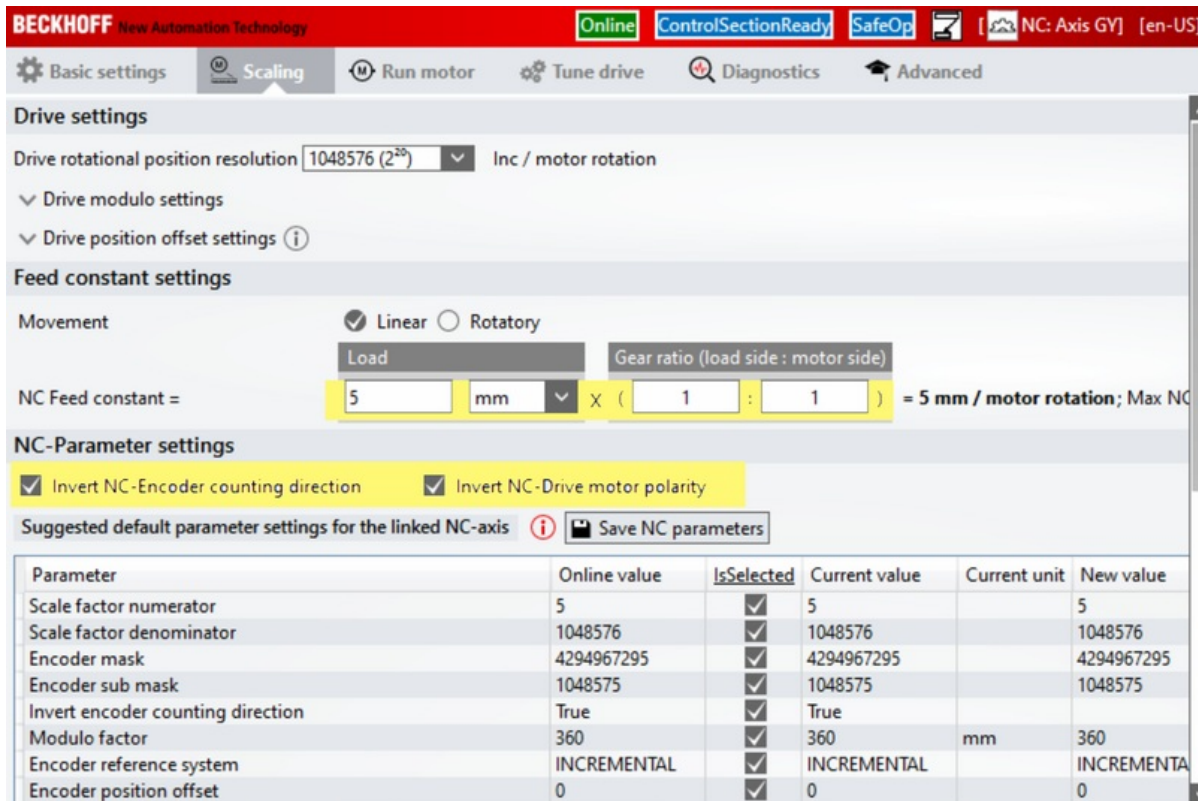

Fichier:GY GZ axis setup with Jetter Motors GY DRIVEMANAGER - 8.png



GY_GZ_axis_setup_with_Jetter_Motors_GY_DRIVEMANAGER_-_8

File history

Click on a date/time to view the file as it appeared at that time.

	Date/Time	Thumbnail	Dimensions	User	Comment
current	16:19, 9 March 2023		2,046 × 1,366 (686 KB)	Gareth Green (talk contribs)	GY_GZ_axis_setup_with_Jetter_Motors_GY_DRIVEMANAGER_-_8