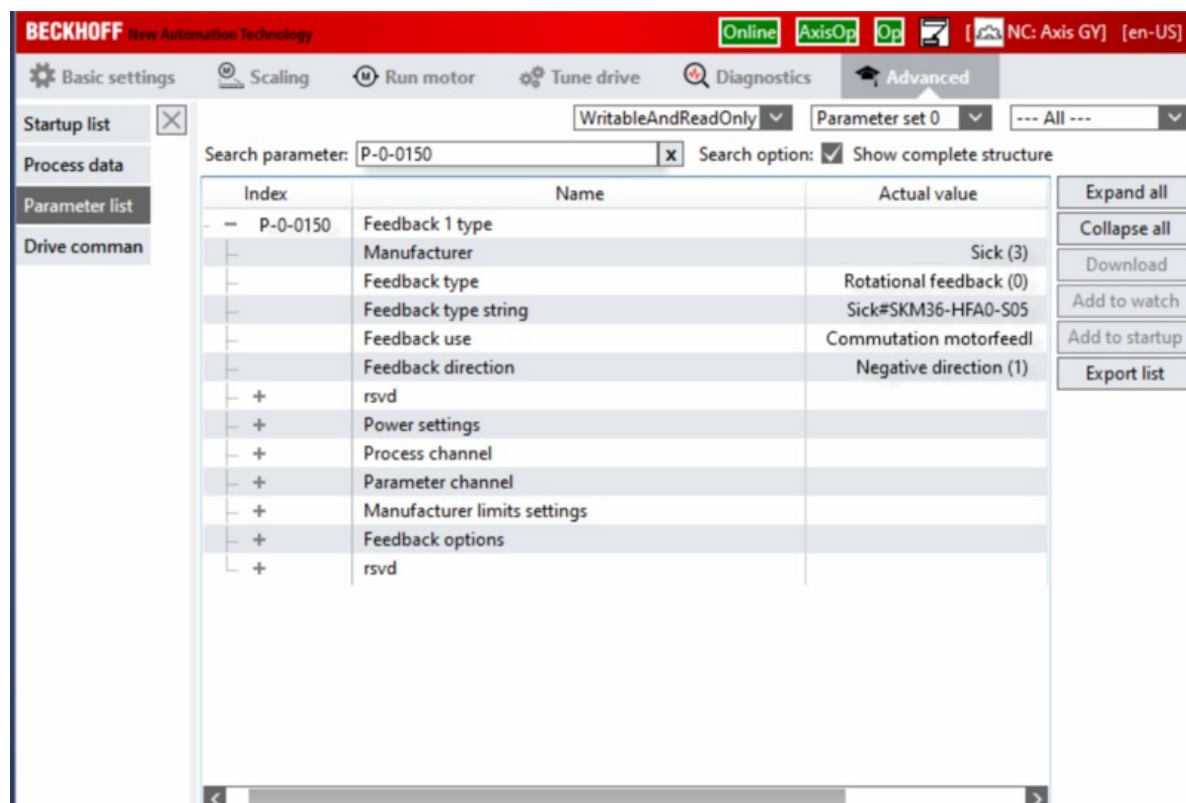

Fichier:GY GZ axis setup with Jetter Motors GY DRIVEMANAGER - 12.png



GY_GZ_axis_setup_with_Jetter_Motors_GY_DRIVEMANAGER_-_12

File history

Click on a date/time to view the file as it appeared at that time.

	Date/Time	Thumbnail	Dimensions	User	Comment
current	10:57, 10 March 2023		2,092 × 1,408 (553 KB)	Gareth Green (talk | contribs)	GY_GZ_axis_setup_with_Jetter_Motors_GY_DRIVEMANAGER_-_12

You cannot overwrite this file.

File usage

The following page links to this file:

GY GZ axis setup with Jetter Motors

Metadata

This file contains additional information, probably added from the digital camera or scanner used to create or digitize it. If the file has been modified from its original state, some details may not fully reflect the modified file.

Horizontal resolution	56.69 dpc
Vertical resolution	56.69 dpc