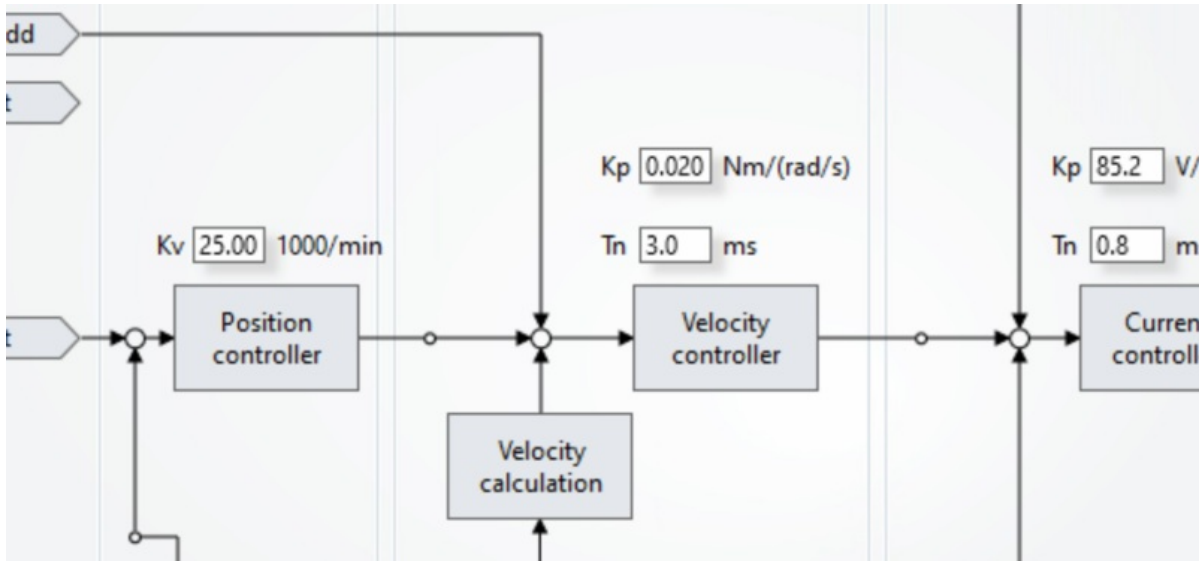

Fichier:GY GZ axis setup with Jetter Motors GY DRIVEMANAGER - 11.png



GY_GZ_axis_setup_with_Jetter_Motors_GY_DRIVEMANAGER_-_11

Horizontal resolution	56.69 dpc
Vertical resolution	56.69 dpc