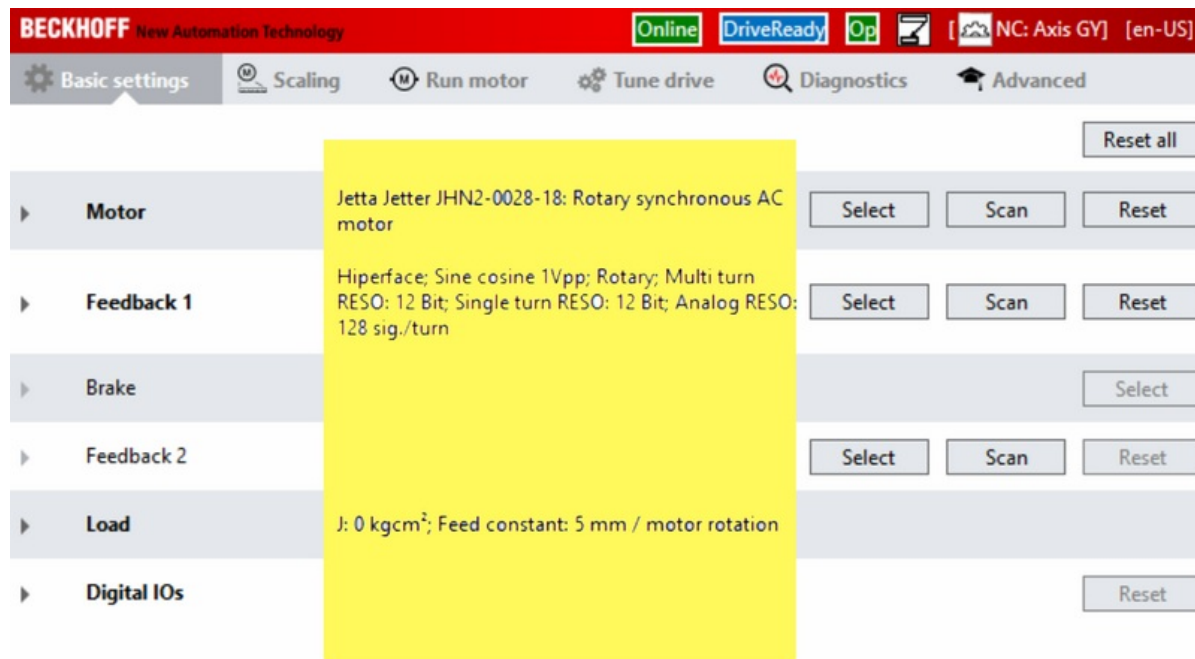

# Fichier:GY GZ axis setup with Jetter Motors GY DRIVEMANAGER - 1.png



GY\_GZ\_axis\_setup\_with\_Jetter\_Motors\_GY\_DRIVEMANAGER\_-\_1

## File history

Click on a date/time to view the file as it appeared at that time.

	Date/Time	Thumbnail	Dimensions	User	Comment
current	15:22, 9 March 2023		1,861 × 1,098 (290 KB)	Gareth Green (talk   contribs)	GY_GZ_axis_setup_with_Jetter_Motors_GY_DRIVEMANAGER_-_1

## Metadata

This file contains additional information, probably added from the digital camera or scanner used to create or digitize it. If the file has been modified from its original state, some details may not fully reflect the modified file.