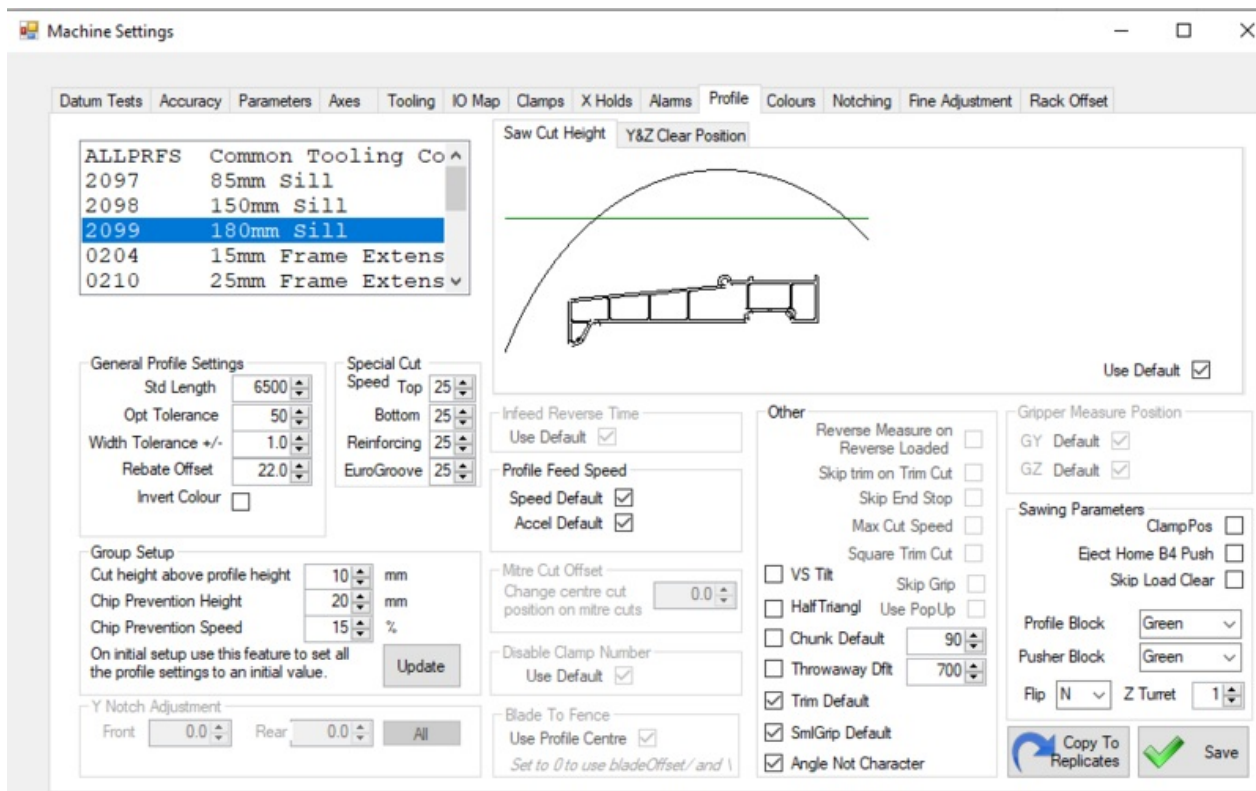

# Fichier:FrmMachineSettings.png



## File history

Click on a date/time to view the file as it appeared at that time.

	Date/Time	Thumbnail	Dimensions	User	Comment
current	21:31, 27 April 2022		908 × 568 (73 KB)	Gareth Green (talk   contribs)	

## Metadata

This file contains additional information, probably added from the digital camera or scanner used to create or digitize it. If the file has been modified from its original state, some details may not fully reflect the modified file.

Horizontal resolution	37.79 dpc
Vertical resolution	37.79 dpc