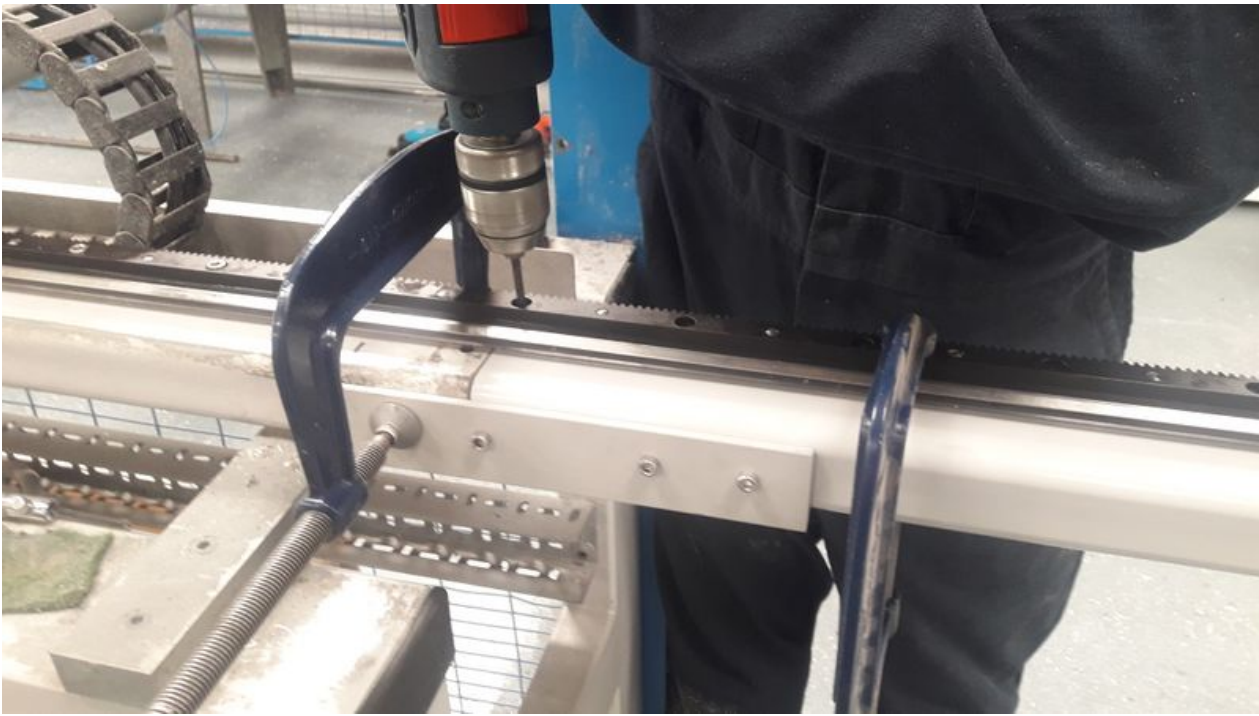

# Fichier:Flowline 6 to 6o5m Extension 7.jpg



Flowline\_6\_to\_6o5m\_Extension\_7