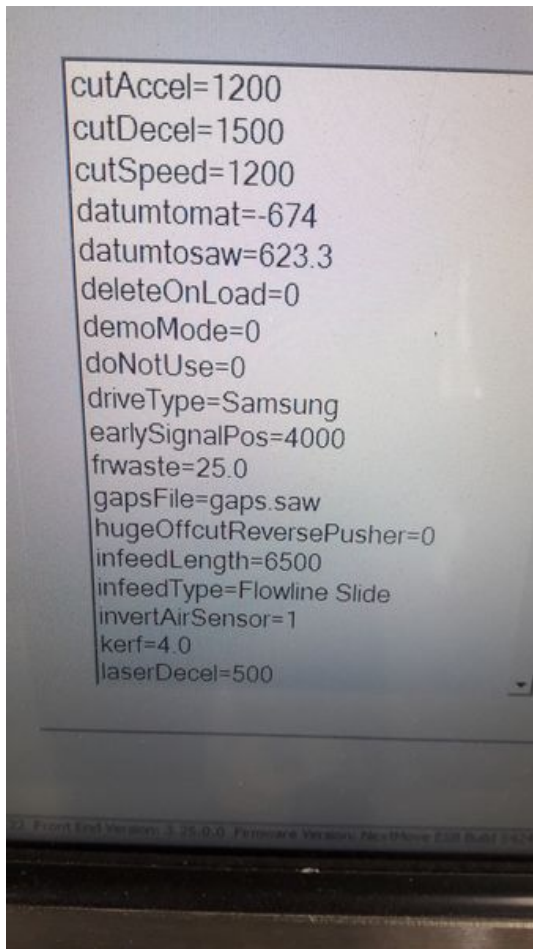

# Fichier:Flowline 6 to 6o5m Extension 21.jpg



Flowline\_6\_to\_6o5m\_Extension\_21

## File history

Click on a date/time to view the file as it appeared at that time.

	Date/Time	Thumbnail	Dimensions	User	Comment
current	17:44, 26 January 2022		2,322 × 4,128 (7.15 MB)	Gareth Green (talk   contribs)	Flowline_6_to_6o5m_Extension_21