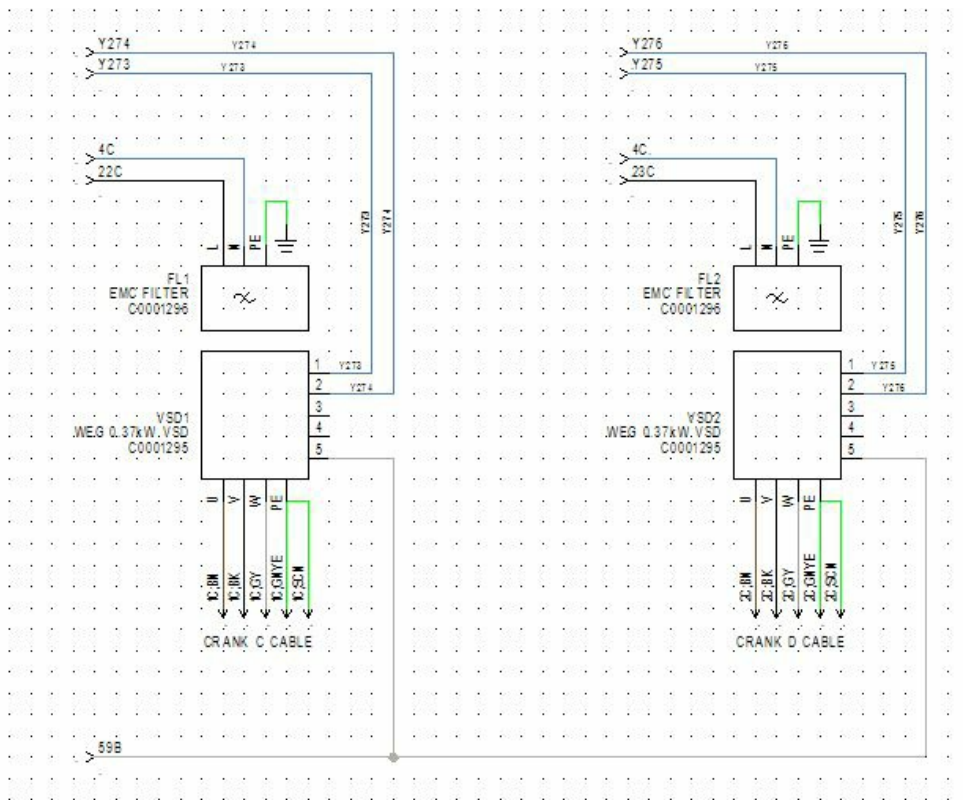

Fichier:Fitting Zx5 Crank Upgrade WEG WIRING.JPG

No higher resolution available.


Fitting_Zx5_Crank_Upgrade_WEG_WIRING

File history

Click on a date/time to view the file as it appeared at that time.

	Date/Time	Thumbnail	Dimensions	User	Comment
current	10:55, 18 November 2024		621 × 512 (66 KB)	Stuga Engineer (talk contribs)	Fitting_Zx5_Crank_Upgrade_WEG_WIRING