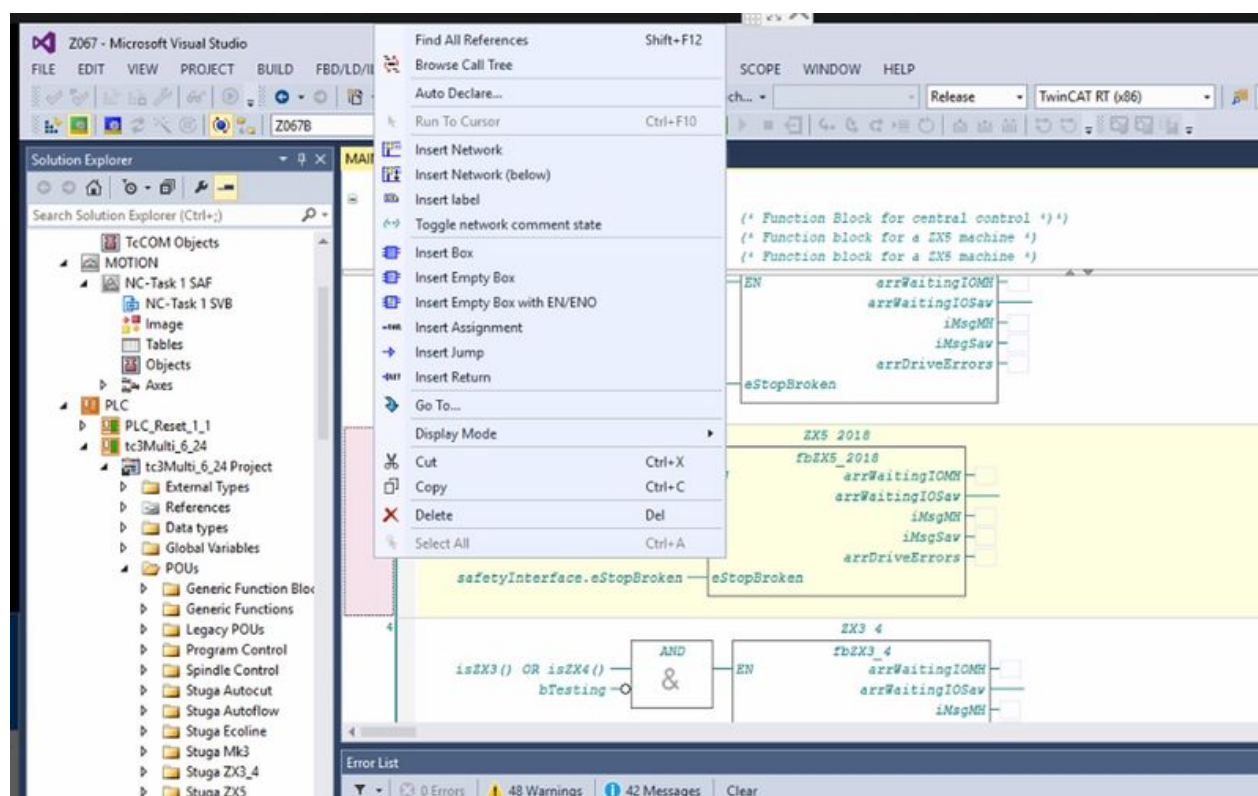

Fichier:Fitting Zx5 Crank Upgrade Toggle Network 1.jpg



Fitting_Zx5_Crank_Upgrade_Toggle_Network_1

File history

Click on a date/time to view the file as it appeared at that time.

	Date/Time	Thumbnail	Dimensions	User	Comment
current	15:08, 16 October 2019		1,348 × 843 (196 KB)	Gareth Green (talk contribs)	Fitting_Zx5_Crank_Upgrade_Toggle_Network_1