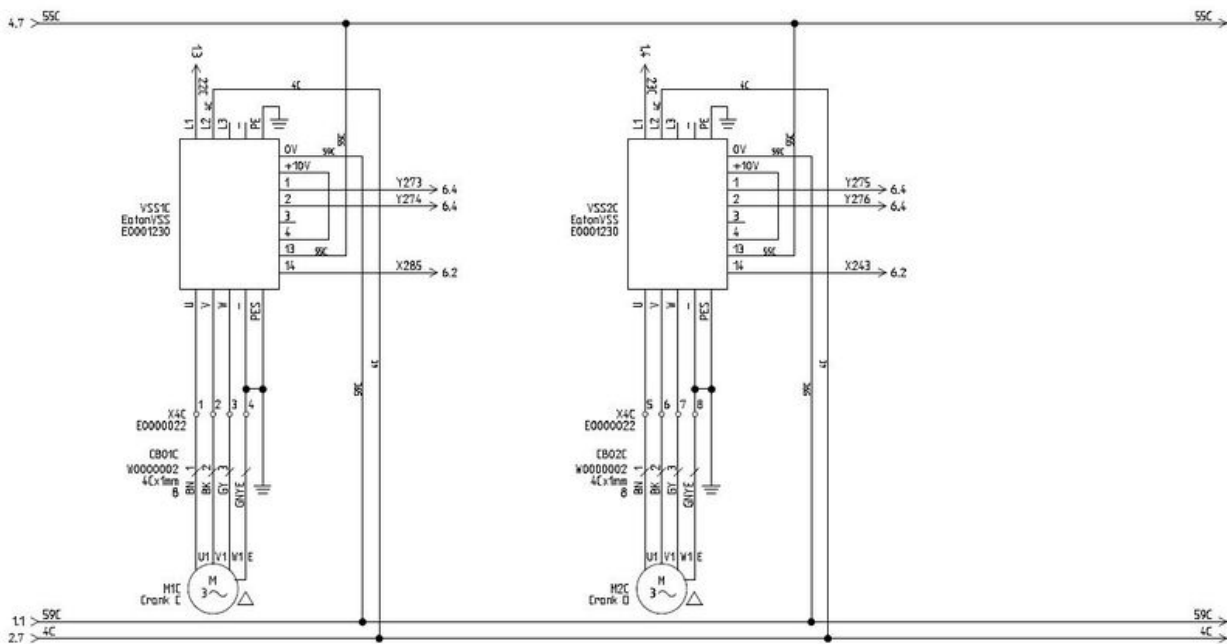

# Fichier:Fitting Zx5 Crank Upgrade Module C Eaton drives.JPG



Fitting\_Zx5\_Crank\_Upgrade\_Module\_C\_Eaton\_drives

## File history

Click on a date/time to view the file as it appeared at that time.

	Date/Time	Thumbnail	Dimensions	User	Comment
current	16:40, 23 September 2019		1,148 × 609 (66 KB)	Gareth Green (talk   contribs)	Fitting_Zx5_Crank_Upgrade_Module_C_Eaton_drives