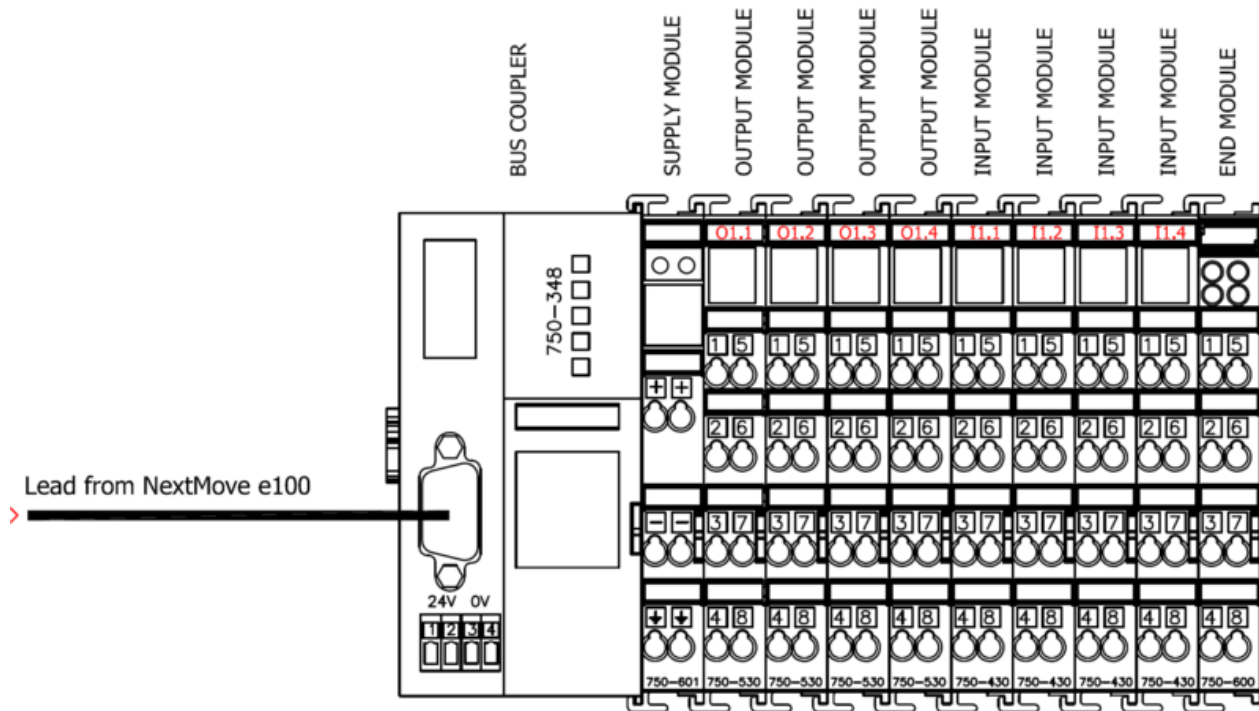

Fichier:Fitting Yaskawa Inverter ZX Cabinet IO Slices.png



File history

Click on a date/time to view the file as it appeared at that time.

Horizontal resolution	37.79 dpc
Vertical resolution	37.79 dpc